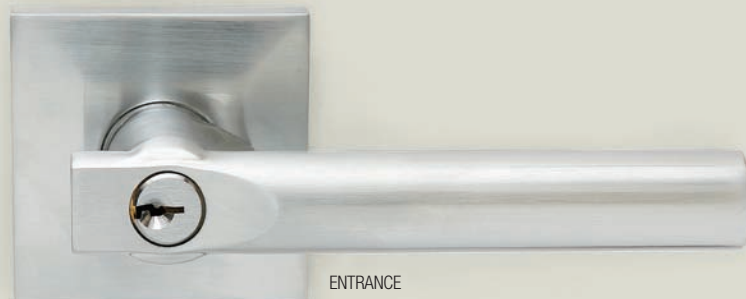

Lucena

ENTRANCE