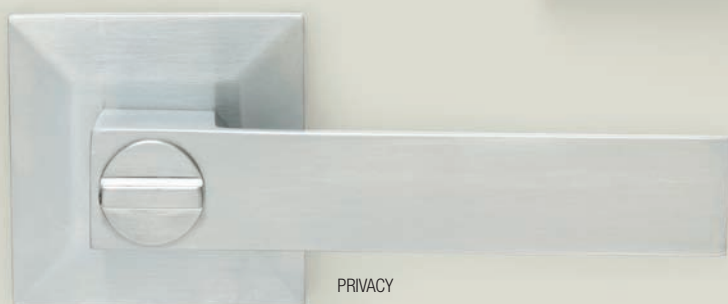

## Calida

ENTRANCE

PRIVACY

PASSAGE

- Architectural Design - Unique Square Backplate
- Available in a full suite of products, packaged in visual pack to accommodate the retail market
- Suitable for both the Commercial and Domestic market
- Competitive price point

**Available Functions:** Entrance, Passage, Privacy, Dummy

**Available Finishes:** Chrome Plate, Satin Chrome, Polished Brass

### Benefits

- The easy thru fixing application will ensure the backplate will remain horizontal
- Easy to install
- Includes adjustable 60-70mm Dual Sprung Latch
- 63mm Backplate covers 54mm Hole
- Entrance set features C4 key way
- Visual Pack - Including latch
- Universal Handing - suit left & right handed doors