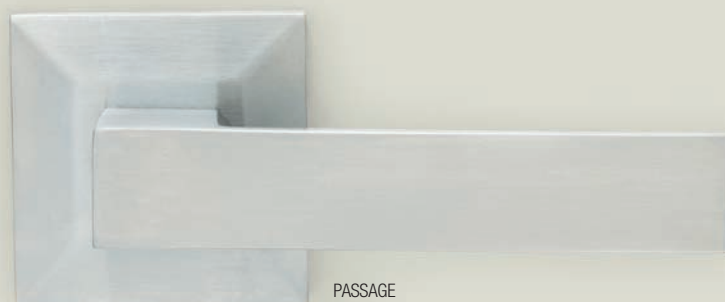

## Calida

ENTRANCE

PRIVACY

PASSAGE

- Architectural Design - Unique Square Backplate
- Available in a full suite of products, packaged in visual pack to accommodate the retail market
- Suitable for both the Commercial and Domestic market
- Competitive price point

**Available Functions:** Entrance, Passage, Privacy, Dummy

**Available Finishes:** Chrome Plate, Satin Chrome, Polished Brass

### Benefits

- The easy thru fixing application will ensure the backplate will remain horizontal
- Easy to install
- Includes adjustable 60-70mm Dual Sprung Latch
- 63mm Backplate covers 54mm Hole
- Entrance set features C4 key way
- Visual Pack - Including latch
- Universal Handing - suit left & right handed doors