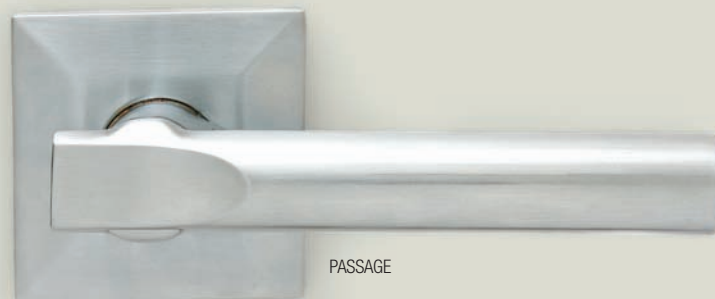

## Calida

ENTRANCE

PRIVACY

PASSAGE

- Architectural Design - Unique Square Backplate
- Available in a full suite of products, packaged in visual pack to accommodate the retail market
- Suitable for both the Commercial and Domestic market
- Competitive price point

### Benefits

- The easy thru fixing application will ensure the backplate will remain horizontal
- Easy to install
- Includes adjustable 60-70mm Dual Sprung Latch
- 63mm Backplate covers 54mm Hole
- Entrance set features C4 key way
- Visual Pack - Including latch
- Universal Handing - suit left & right handed doors

## Lucena

ENTRANCE

PRIVACY

PASSAGE

- Architectural Design - Unique Square Backplate
- Available in a full suite of products, packaged in visual pack to accommodate the retail market
- Suitable for both the Commercial and Domestic market
- Competitive price point