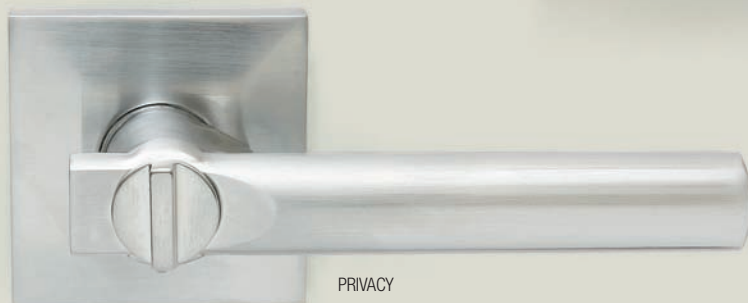

## Calida

ENTRANCE

PRIVACY

PASSAGE

- Architectural Design - Unique Square Backplate
- Available in a full suite of products, packaged in visual pack to accommodate the retail market
- Suitable for both the Commercial and Domestic market
- Competitive price point

### Benefits

- The easy thru fixing application will ensure the backplate will remain horizontal
- Easy to install
- Includes adjustable 60-70mm Dual Sprung Latch
- 63mm Backplate covers 54mm Hole
- Entrance set features C4 key way
- Visual Pack - Including latch
- Universal Handing - suit left & right handed doors

## Lucena

ENTRANCE

PRIVACY

PASSAGE

- Architectural Design - Unique Square Backplate
- Available in a full suite of products, packaged in visual pack to accommodate the retail market
- Suitable for both the Commercial and Domestic market
- Competitive price point