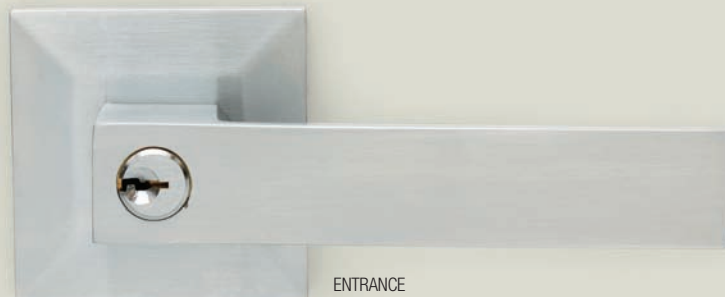

## Calida

ENTRANCE

PRIVACY

PASSAGE

- Architectural Design - Unique Square Backplate
- Available in a full suite of products, packaged in visual pack to accommodate the retail market
- Suitable for both the Commercial and Domestic market
- Competitive price point

**Available Functions:** Entrance, Passage, Privacy, Dummy

**Available Finishes:** Chrome Plate, Satin Chrome, Polished Brass

### Benefits

- The easy thru fixing application will ensure the backplate will remain horizontal
- Easy to install
- Includes adjustable 60-70mm Dual Sprung Latch
- 63mm Backplate covers 54mm Hole
- Entrance set features C4 key way
- Visual Pack - Including latch
- Universal Handing - suit left & right handed doors