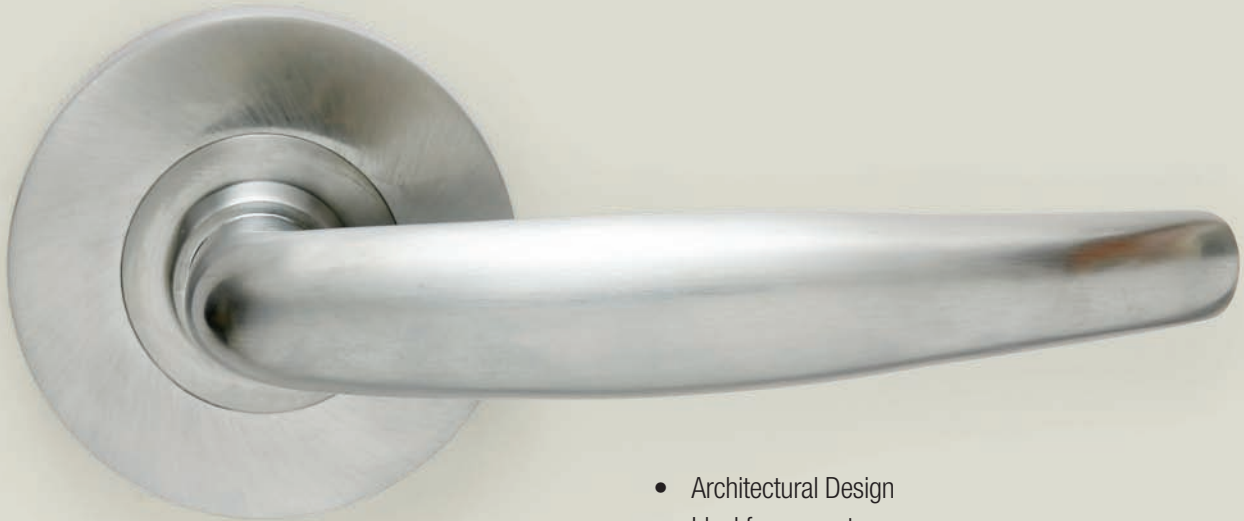

Mecina

- Architectural Design
- Ideal for renovators
- All inclusive in one visual pack to accommodate the retail market
- Competitive price point

Available Functions: Passage, Privacy

Available Finishes: Chrome Plate, Satin Chrome

Dummy adaptor conversion kit available

Benefits

- Unique Rosette™ - Clip On for easy application
- Positive Thru Fixing / Will fix positively to rosette
- Easy to install
- Includes 60mm Dual Sprung Latch
- 63mm Backplate covers 54mm Hole
- Privacy set features auto kick off
- Universal Handing - suit left & right handed doors

Itero

- Architectural Design
- Ideal for renovators
- All inclusive in one visual pack to accommodate the retail market
- Competitive price point

Available Functions: Passage, Privacy

Available Finishes: Chrome Plate, Satin Chrome