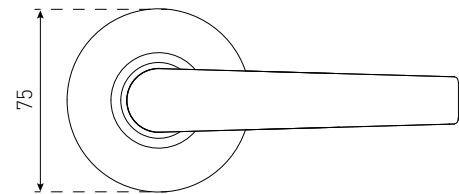

HARO STOREROOM 27004SSS
Commercial Grade
Satin Stainless Steel

SPECIFICATIONS

Size:	75mm
Rosette:	Round
Material:	Stainless Steel
Fire rated:	Yes
DDA compliant:	Yes