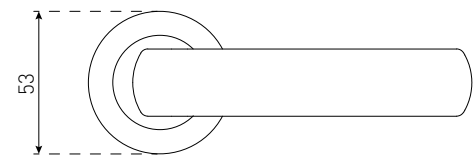

Black
Chrome Plate
Satin Chrome

POMBAL PRIVACY 10137BLK

Black
Chrome Plate
Satin Chrome

POMBAL DUMMY 10737BLK

Black
Chrome Plate
Satin Chrome

SPECIFICATIONS

Size:	53mm
Rosette:	Round
Material:	Zinc
Fire rated:	Yes
DDA compliant:	No