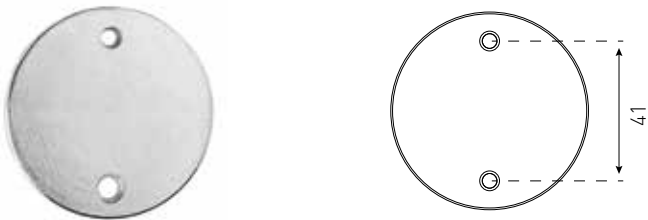

DUMMY FIXING DISC 17095NA