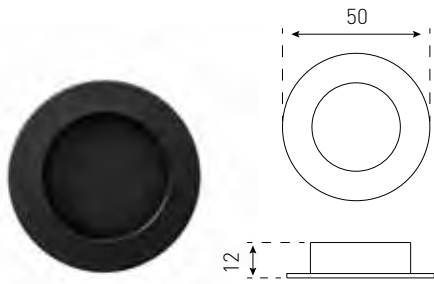

Satin Chrome
Chrome Plate

SQUARE POLE WALL MOUNT 75MM 50803CP

Satin Chrome
Chrome Plate
Black

SQUARE MULTI 75MM 50014SSS

Satin Stainless Steel

EDGE PULLS

ROUND EDGEPULL 70MM 55500CP

Satin Chrome
Chrome Plate
Black

SQUARE EDGEPULL 70MM 55600CP

Satin Chrome
Chrome Plate
Black

FLUSH PULLS

ROUND 50MM 55320BLK

Satin Stainless Steel
Polished Stainless Steel
Black

RADIUS OVAL 120X40MM 55126BLK

Satin Stainless Steel
Polished Stainless Steel
Black