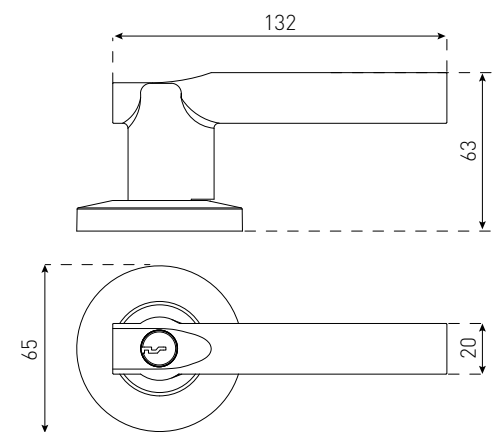

GIRONA ENTRANCE 20800SC

Satin Chrome
Chrome Plate

SPECIFICATIONS

Size:	65mm
Rosette:	Round
Material:	Zinc
Also available:	Privacy / Passage / Dummy
Fire rated:	No
DDA compliant:	No

LYON ENTRANCE 22600BLK

Black