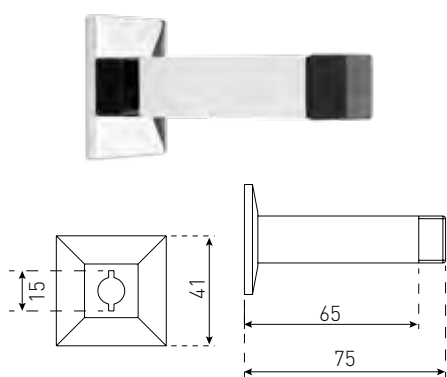

SQUARE POLE WALL MOUNT 75MM 50803CP

Satin Chrome
Chrome Plate
Black