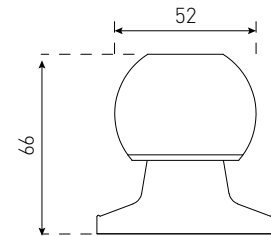

Size: 65mm

Rosette: Round

Material: Stainless Steel

 Fire rated: No

 DDA compliant: No

TORINO ENTRANCE 21500SC

Satin Chrome
Chrome Plate

SPECIFICATIONS