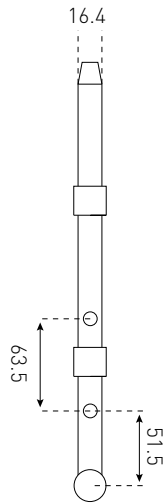

52215SSS

Satin Stainless Steel