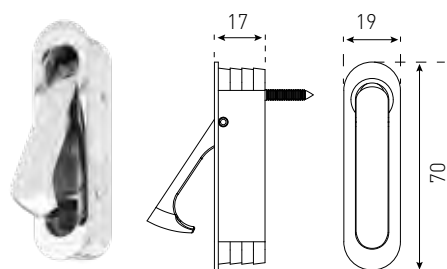

EDGE PULLS

ROUND EDGEPULL 70MM 55500CP

Satin Chrome
Chrome Plate
Black