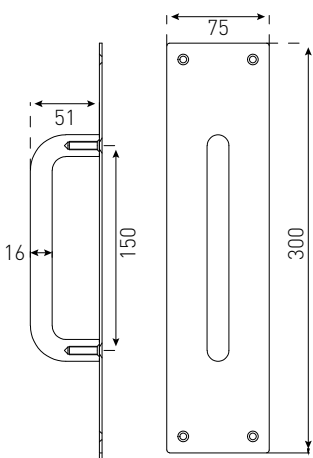

D PULL PLATE PLAIN

200X50MM 54030SSS

Satin Stainless Steel
Black

250X65MM 54033SSS

Satin Stainless Steel
Black

300X75MM 54037SSS

Satin Stainless Steel
Black

300X100MM 54038SSS