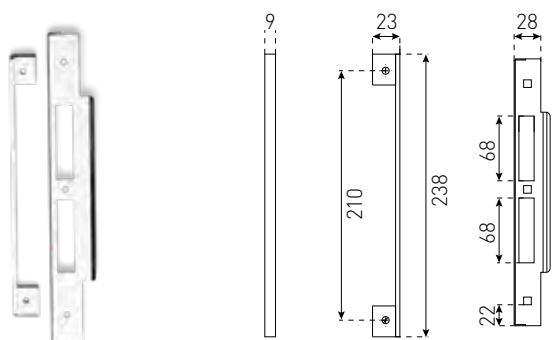

REBATE KITS

REBATE KIT TO SUIT MORTICE LOCK 25030SC

Satin Chrome
Chrome Plate