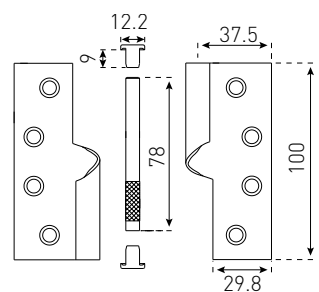

RISING BUTT FLAT TIP

LH 100X75MM 43522SSS

Satin Stainless Steel

RH 100X75MM 44522SSS