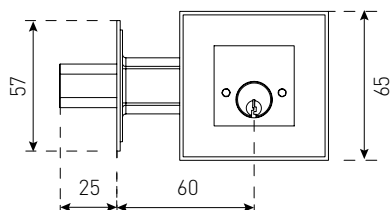

SECURITY DEADBOLTS

**65MM SQUARE
FLAT DOUBLE CYLINDER DEADBOLT**

21711SC

Satin Chrome
Chrome Plate
Black