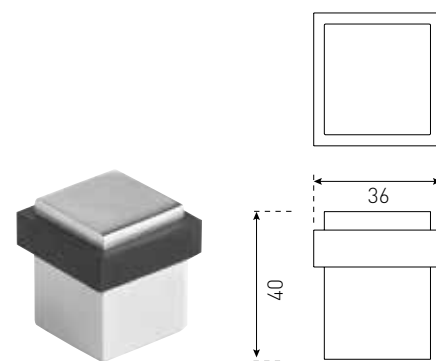

ROUND POLE WALL MOUNT 90MM 50602SSS

Satin Stainless Steel

SQUARE FLOOR MOUNT 45MM 50800CP

Satin Chrome
Chrome Plate
Black

SQUARE MAGNETIC 128MM 50906CP

Satin Chrome
Chrome Plate

SQUARE RUBBER RING 40MM 50825SC