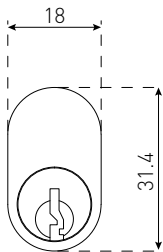

OVAL CYLINDER C4 6-PIN

64800BLK

Satin Chrome
Chrome Plate
Black