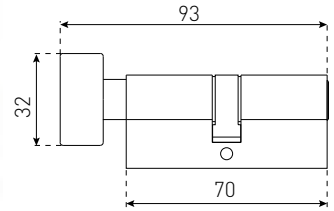

Satin Chrome
Chrome Plate

CYLINDERS

DOUBLE EURO CYLINDER 70MM 6-PIN

23261BLK

Satin Chrome
Chrome Plate
Black

SINGLE EURO CYLINDER 70MM 6-PIN

23264SC

Satin Chrome
Chrome Plate
Black