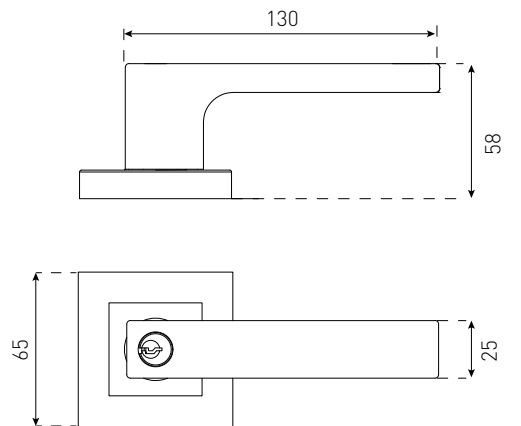

SPECIFICATIONS

Size:	65mm
Rosette:	Square
Material:	Satin Stainless Steel

Also available: Privacy / Passage / Dummy

Fire rated:	No
DDA compliant:	No