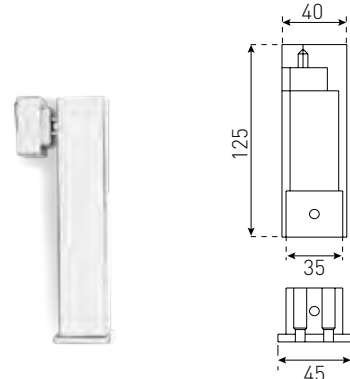

SQUARE MAGNETIC 128MM 50906CP

Satin Chrome
Chrome Plate