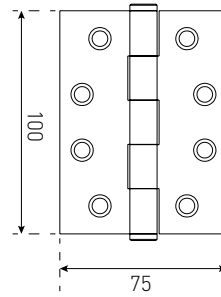

HINGES

FIXED PIN FLAT TIP

100X75MM 45122PSS

Satin Stainless Steel
Polished Stainless Steel
Brushed Brass

100X100MM 45112PSS

Satin Stainless Steel
Polished Stainless Steel
Brushed Brass

LOOSE PIN FLAT TIP

100X75MM 41122SSS