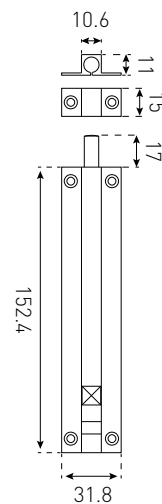

Satin Chrome
Chrome Plate
Black

200MM 52513BLK

Satin Chrome
Chrome Plate
Black

NECK BOLT 150MM

52612CP

Satin Chrome
Chrome Plate

BARREL BOLT 150 X 32MM

52412CP