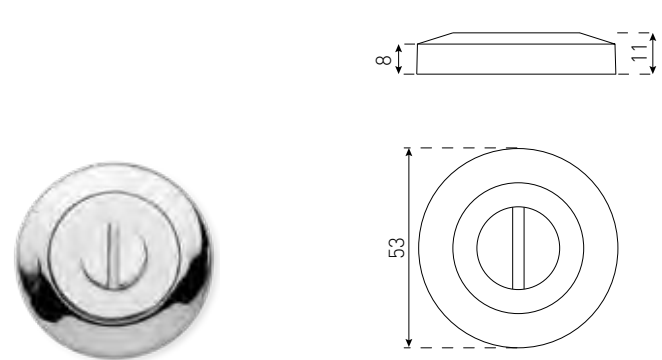

Satin Chrome
 Chrome Plate
 Satin Stainless Steel
 Black

ROUND EURO 53MM

14081CP

Satin Chrome
 Chrome Plate
 Black
 Brushed Brass

ROUND TURN BUTTON 53MM

14082CP

Satin Chrome
 Chrome Plate
 Satin Stainless Steel
 Black