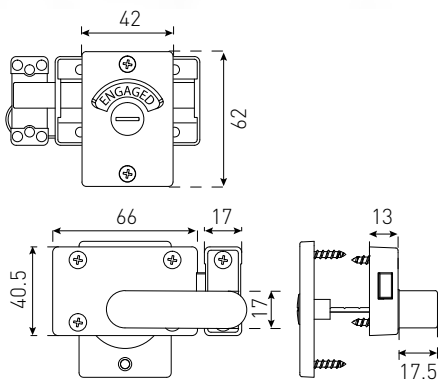

OVAL CYLINDER C4 6-PIN

64800BLK

Satin Chrome
Chrome Plate
Black

RIM NIGHTLATCH C4 6-PIN

65800CP

Satin Chrome
Chrome Plate

INDICATOR BOLTS

SURFACE MOUNT INDICATOR BOLT