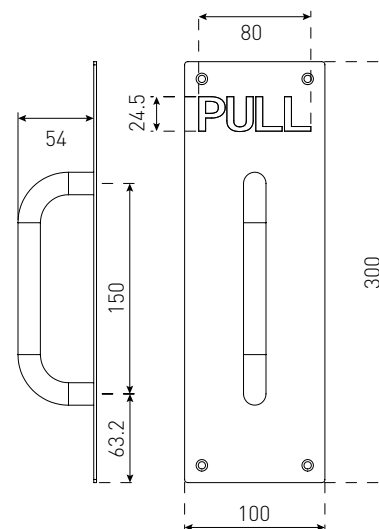

D PULL PLATE ENGRAVED

250X65MM 54034SSS

Satin Stainless Steel

300X100MM 54039SSS

Satin Stainless Steel