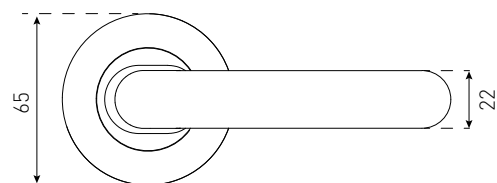

SPECIFICATIONS

Size:	65mm
Rosette:	Round
Material:	Zinc
Fire rated:	No
DDA compliant:	No