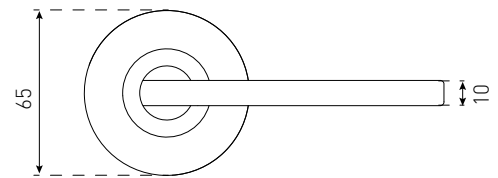

SPECIFICATIONS

Size:	65mm
Rosette:	Round
Material:	Zinc
Fire rated:	No
DDA compliant:	No