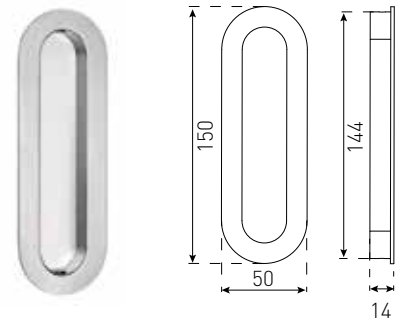

SQUARE EDGEPULL 70MM 55600CP

Satin Chrome
Chrome Plate
Black

FLUSH PULLS

ROUND 50MM 55320BLK

Satin Stainless Steel
Polished Stainless Steel
Black

RADIUS OVAL 120X40MM 55126BLK

Satin Stainless Steel
Polished Stainless Steel
Black