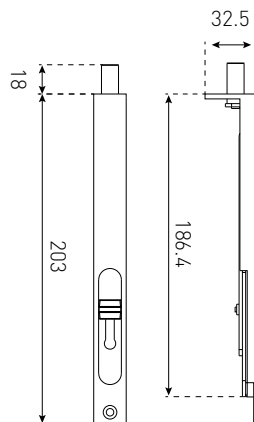

Satin Chrome
Chrome Plate
Black

200MM 52513BLK

Satin Chrome
Chrome Plate
Black

NECK BOLT 150MM

52612CP

Satin Chrome
Chrome Plate

BARREL BOLT 150 X 32MM

52412CP