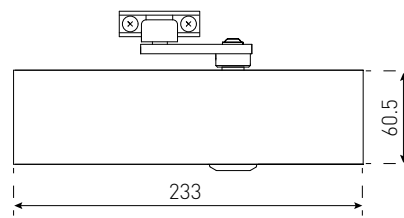

PUSH PLATE ENGRAVED **250X65MM** 53234SSS **300X100MM** 53239SSS
 Satin Stainless Steel Satin Stainless Steel

DOOR CLOSERS

DOOR CLOSER STANDARD ARM POSITION ADJ 2-4

84100SIL

Silver
Black

DOOR CLOSER STANDARD ARM POWER ADJ 2-4