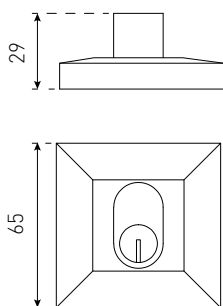

65MM SQUARE DOUBLE CYLINDER DEADBOLT

21311CP

Satin Chrome
Chrome Plate
Black