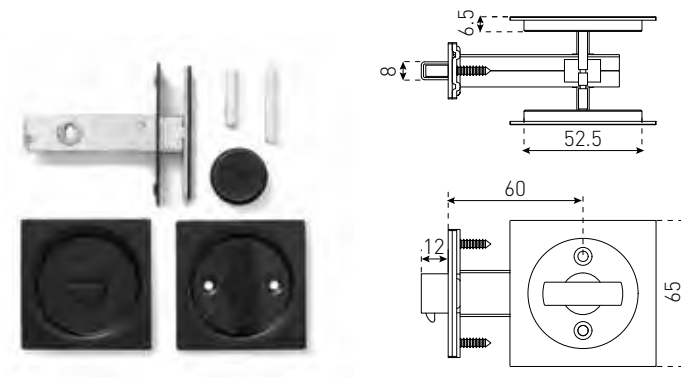

56090CP

Satin Chrome
Chrome Plate
Black

ROUND CAVITY PULL SLIDING DOOR 65MM

56195SSS

Satin Stainless Steel
Black

SQUARE SLIDING PRIVACY 65MM

56095BLK

Satin Stainless Steel
Polished Stainless Steel
Black