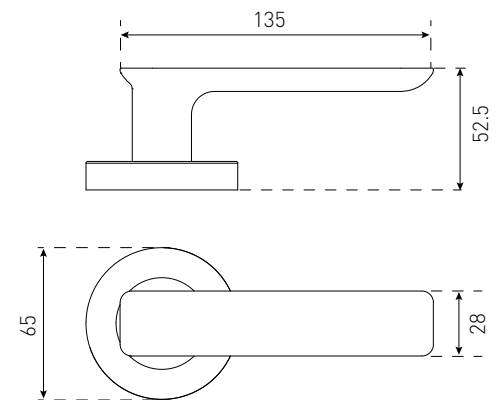

SPECIFICATIONS

Size:	65mm
Rosette:	Round
Material:	Zinc
Fire rated:	No
DDA compliant:	No