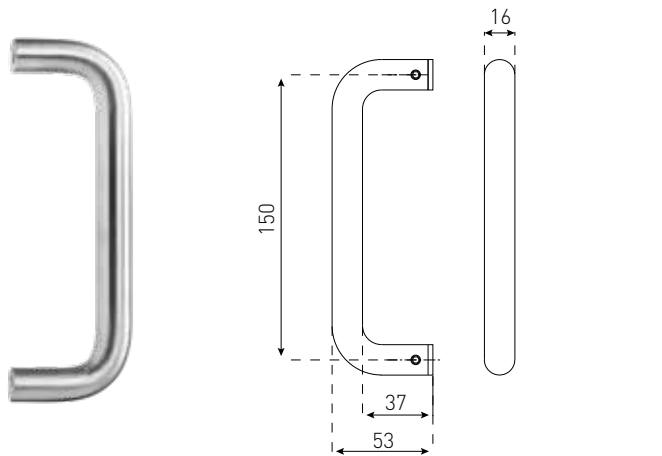

Satin Stainless Steel

D PULL PLATE ENGRAVED

250X65MM 54034SSS

Satin Stainless Steel

300X100MM 54039SSS

Satin Stainless Steel

D PULL 150X16MM 53023SSS
 Satin Stainless Steel
 Polished Stainless Steel
 Black 