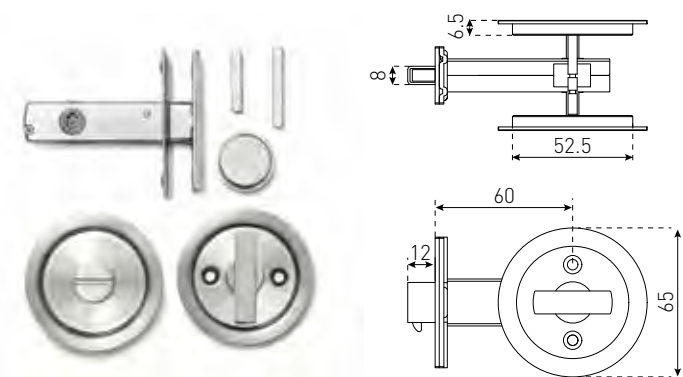

ROUND CAVITY PULL SLIDING DOOR 65MM

56195SSS

Satin Stainless Steel
Black