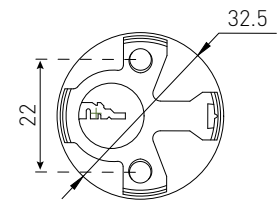

RIM NIGHTLATCH C4 6-PIN

65800CP

Satin Chrome
Chrome Plate