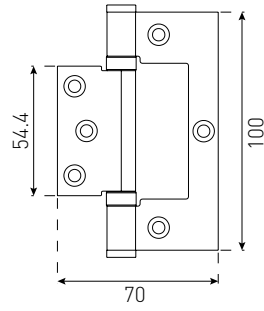

Satin Stainless Steel
Polished Stainless Steel

RISING BUTT FLAT TIP

LH 100X75MM 43522SSS

Satin Stainless Steel

RH 100X75MM 44522SSS

HERLINE HINGE SET

ALUMINIUM DOOR
100X70MM 49152SSS

Satin Stainless Steel
Polished Stainless Steel