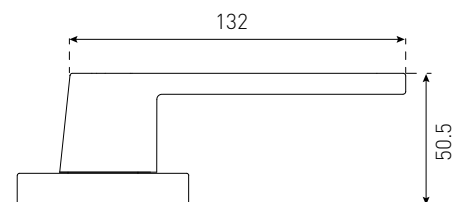

ALMERI PASSAGE 22401WH

White
Black
Brushed Brass

ALMERI DUMMY 22409WH

White
Black
Brushed Brass

SPECIFICATIONS

Size:	65mm
Rosette:	Round
Material:	Zinc
 Fire rated:	No
 DDA compliant:	No

ALTRO

ALTRO ENTRANCE 22500SC
Satin Chrome
Black