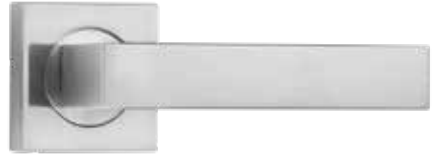

CADALSO PASSAGE 10835SC
Satin Chrome
Chrome Plate
Black