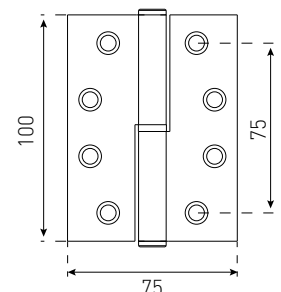

LIFT OFF FLAT TIP

LH 100X75MM 43122PSS

Satin Stainless Steel
Polished Stainless Steel

RH 100X75MM 44122PSS

Satin Stainless Steel
Polished Stainless Steel