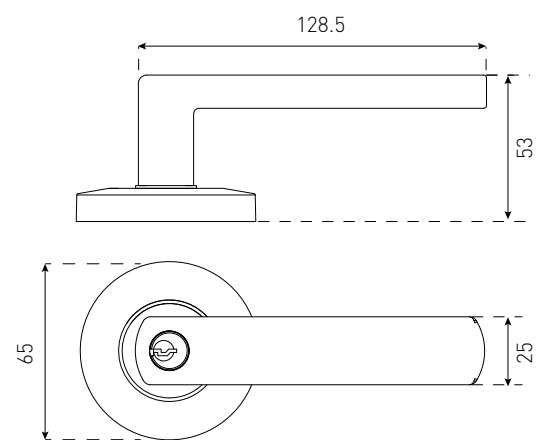

Fire rated: No

DDA compliant: No

SILLA ENTRANCE 25100SSS

Satin Stainless Steel

SPECIFICATIONS

Size: 65mm

Rosette: Round

Material: 316 Stainless Steel