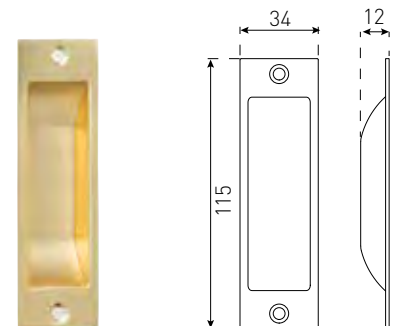

SQUARE EDGEPULL 70MM 55600CP

Satin Chrome
Chrome Plate
Black

FLUSH PULLS

ROUND 50MM 55320BLK

Satin Stainless Steel
Polished Stainless Steel
Black

RADIUS OVAL 120X40MM 55126BLK

Satin Stainless Steel
Polished Stainless Steel
Black

RADIUS 150X50MM 55128SC

Satin Chrome
Chrome Plate
Black
White
Brushed Brass

RECTANGULAR 150X50MM 55728SC

Satin Chrome
Chrome Plate
Black

RECTANGLE OVAL 120X40MM 55426SSS

Satin Stainless Steel
Polished Stainless Steel
Black
White
Brushed Brass