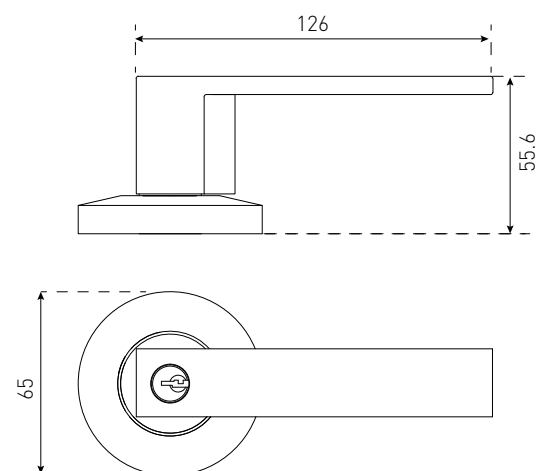

SPECIFICATIONS

Size: 65mm

Rosette: Round

Material: Zinc

Also available: Privacy / Passage / Dummy

Fire rated: No

DDA compliant: No