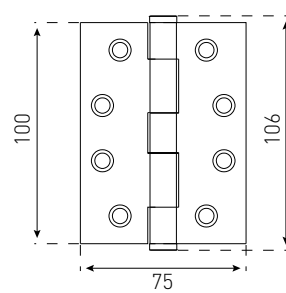

TIMBER DOOR
100X70MM 49172SSS

Satin Stainless Steel

STEEL FIXED PIN FLAT TIP

100X75MM 45322SC

Satin Chrome
Chrome Plate
Black
White
Brushed Brass

100X100MM 45312SC

Satin Chrome
Chrome Plate
Black

STEEL LOOSE PIN FLAT TIP