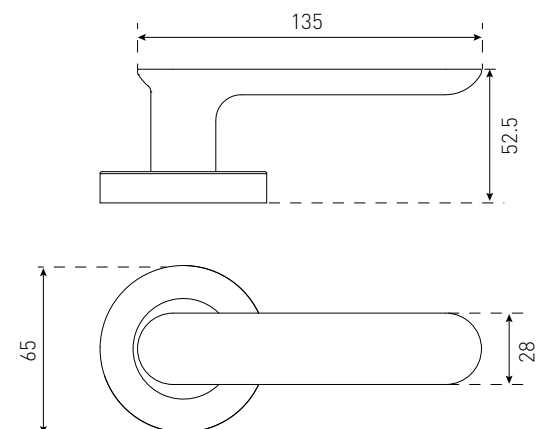

SPECIFICATIONS

Size:	65mm
Rosette:	Round
Material:	Zinc
Fire rated:	No
DDA compliant:	No