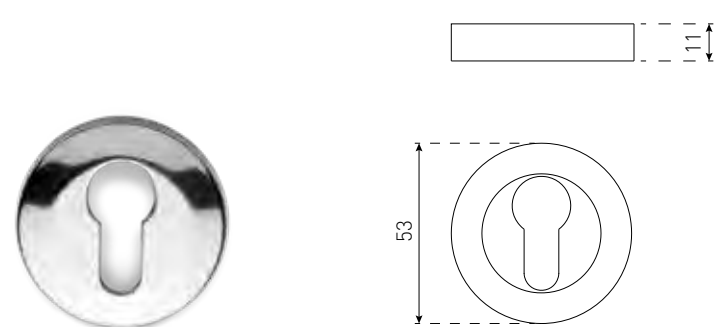

ROUND EURO 53MM

14081CP

Satin Chrome
Chrome Plate
Black
Brushed Brass