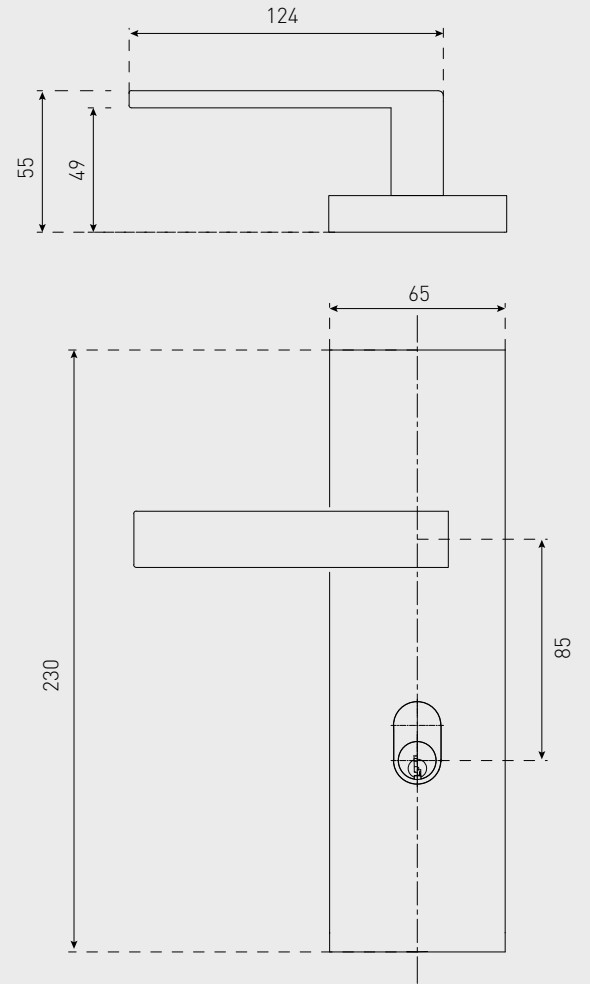

CADALSO ENTRY PRO 3.0

CADALSO ENTRY PRO 3.0

29035BLK

Black

SPECIFICATIONS

Size: 230 x 65mm

Lock type: 6-pin cylinder

Function: Entrance / Privacy / Passage

Fire rated: No

DDA compliant: No

Warranty:
Defects / Workmanship 10 years
Mechanical 20 years
Tarnish resistant 2 years