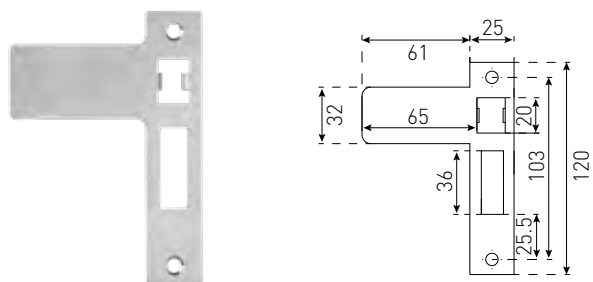

STRIKE PLATES

EXTENDED STRIKE PLATE LEFT HAND 92225SSS

Satin Stainless Steel
Polished Stainless Steel