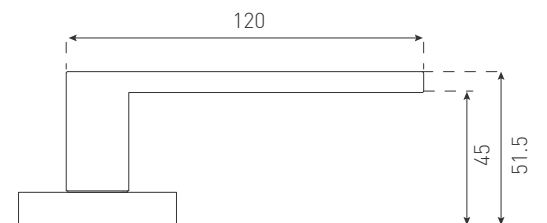

SPECIFICATIONS

Size:	53mm
Rosette:	Square
Material:	Zinc
Fire rated:	Yes
DDA compliant:	No

CADALSO DUMMY 11735SC
Satin Chrome
Chrome Plate
Black