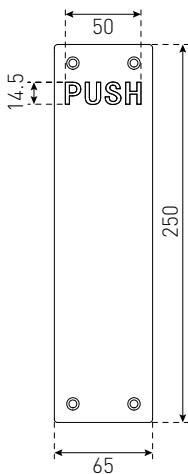

D PULL PLATE PLAIN

200X50MM 54030SSS

Satin Stainless Steel
Black

250X65MM 54033SSS

Satin Stainless Steel
Black

300X75MM 54037SSS

Satin Stainless Steel
Black

300X100MM 54038SSS

Satin Stainless Steel

D PULL PLATE ENGRAVED

250X65MM 54034SSS

Satin Stainless Steel

300X100MM 54039SSS

Satin Stainless Steel

D PULL 150X16MM 53023SSS
 Satin Stainless Steel
 Polished Stainless Steel
 Black 

BACK TO BACK D PULL 150X16MM 53123SSS
 Satin Stainless Steel
 Polished Stainless Steel 

PUSH PLATES

PUSH PLATE PLAIN **250X65MM** 53233SSS **300X75MM** 53237SSS **300X100MM** 53238SSS
 Satin Stainless Steel Satin Stainless Steel Satin Stainless Steel
 Black Black Black