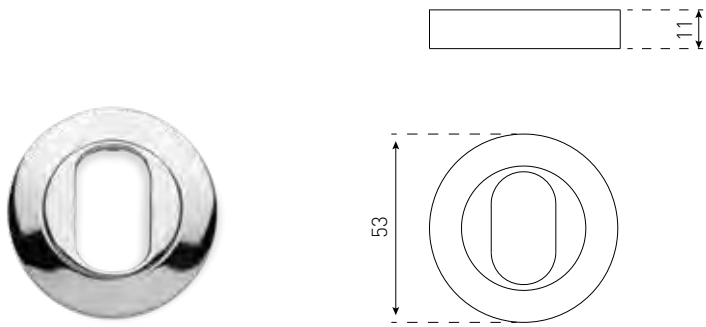

84500SIL

Silver
Black

DOOR CLOSER STANDARD ARM POWER ADJ 2-5 SL

84600BLK

Silver
Black

ESCUTCHEONS

ROUND OVAL 53MM

14080CP