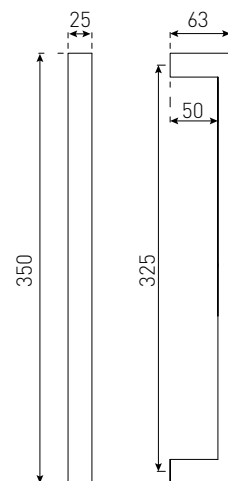

350MM X 25MM 58851BLK
Black