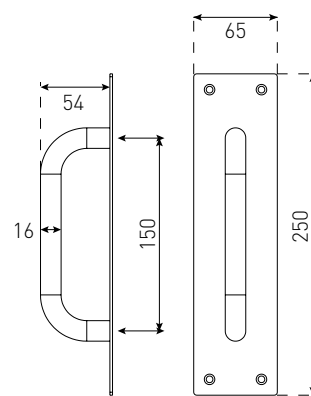

60MM 26020SC
Chrome Plate
Satin Chrome
Black

EURO CYLINDER SLIDING MORTICE 60MM

26120SSS
Satin Stainless Steel
Polished Stainless Steel

OVAL CYLINDER MORTICE 60MM

60000SSS
Satin Stainless Steel

D PULL HANDLES

D PULL PLATE PLAIN

200X50MM 54030SSS

Satin Stainless Steel
Black

250X65MM 54033SSS

Satin Stainless Steel
Black

300X75MM 54037SSS

Satin Stainless Steel
Black

300X100MM 54038SSS