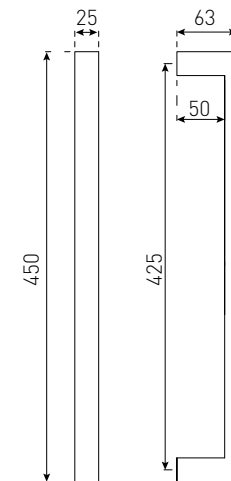

450MM X 25MM 57752BLK
Black
White
Satin Stainless Steel
Brushed Brass

450MM X 25MM 57852BLK
Black
Satin Stainless Steel