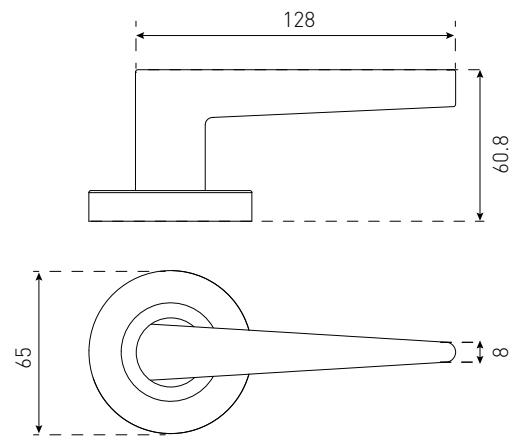

Size:	53mm
Rosette:	Round
Material:	Stainless Steel
Fire rated:	Yes
DDA compliant:	No

BERJA

BERJA PRIVACY 20102BLK
Black

BERJA PASSAGE 20101BLK
Black

BERJA DUMMY 20109BLK
Black

SPECIFICATIONS

Size:	65mm
Rosette:	Round
Material:	Zinc
Fire rated:	No
DDA compliant:	No