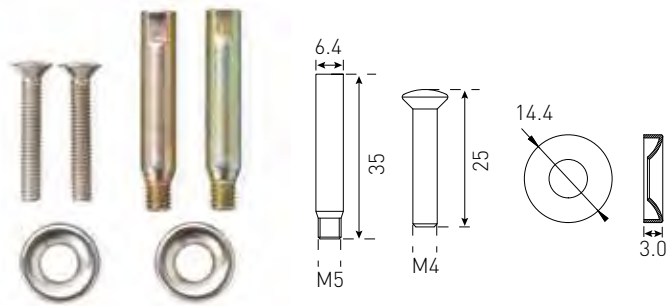

DUMMY ADAPTORS

DUMMY ADAPTOR KIT SUIT CALIDA / GIRONA 17090NA