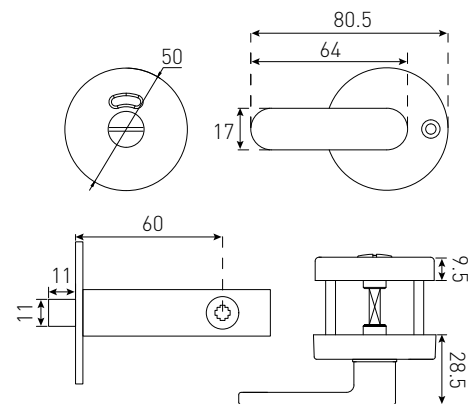

MORTICE INDICATOR BOLT

56200BLK

Satin Chrome
Black