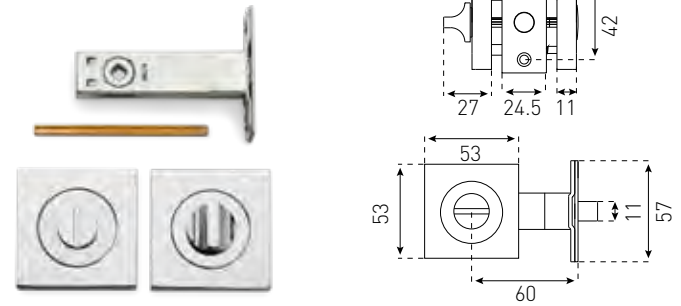

SQUARE PRIVACY SET 52MM

56061CP

Satin Chrome
Chrome Plate
Black