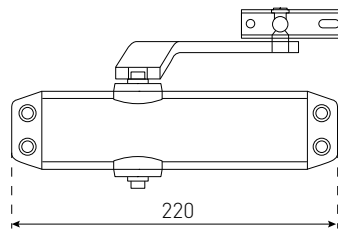

DOOR CLOSERS

DOOR CLOSER STANDARD ARM POSITION ADJ 2-4