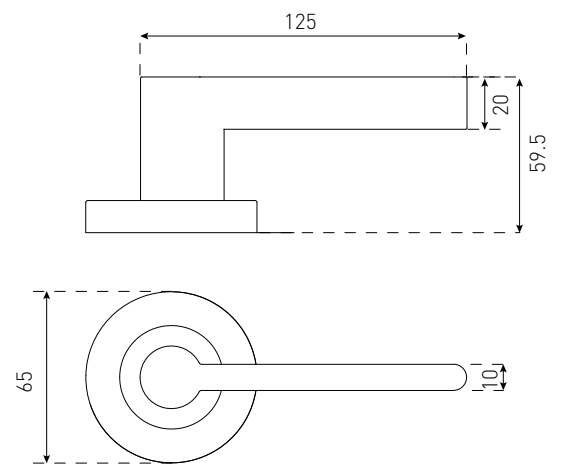

SPECIFICATIONS

Size:	65mm
Rosette:	Round
Material:	Zinc
Fire rated:	No
DDA compliant:	No