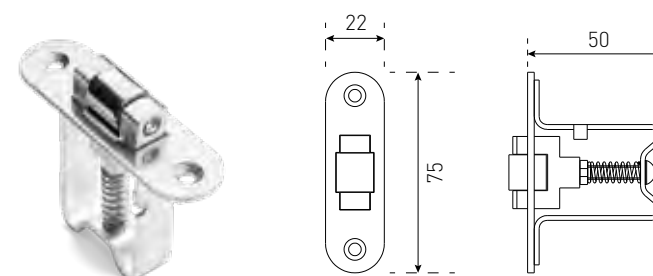

ADJUSTABLE ROLLER LATCH

51800SSS

Satin Stainless Steel
Polished Stainless Steel