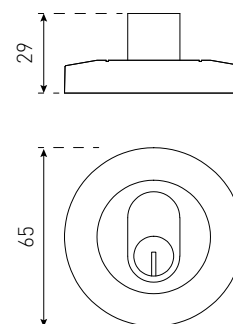

65MM ROUND DOUBLE CYLINDER DEADBOLT

21611SC

Satin Chrome
Chrome Plate
Black