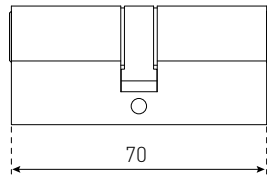

CYLINDERS

DOUBLE EURO CYLINDER 70MM 6-PIN

23261BLK

Satin Chrome
Chrome Plate
Black