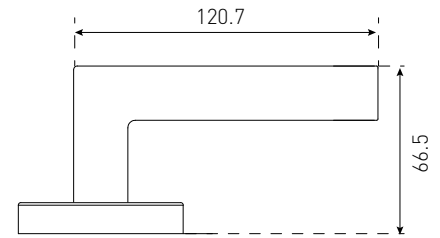

Black
Satin Chrome
Chrome Plate

SPECIFICATIONS

Size:	65mm
Rosette:	Round
Material:	Zinc
Fire rated:	No
DDA compliant:	No

PALMA

PALMA ENTRANCE 22000SC

Satin Chrome
Black

PALMA PRIVACY 22002SC

Satin Chrome
Black