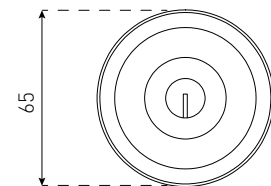

Size: 65mm

Rosette: Round

Material: Stainless Steel

 Fire rated: No

 DDA compliant: No

TORINO ENTRANCE 21500SC

Satin Chrome
Chrome Plate

SPECIFICATIONS