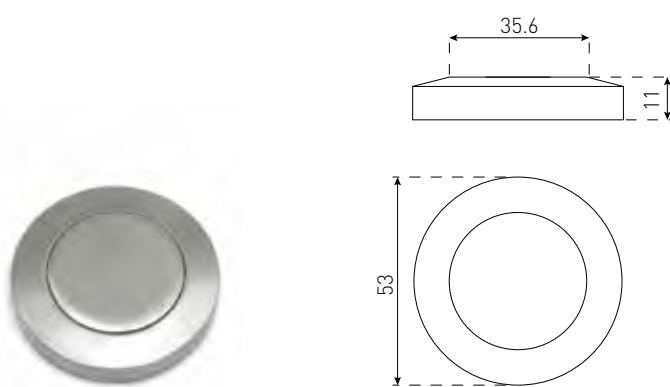

ROUND BLANK 53MM

14084SC

Satin Chrome
Chrome Plate