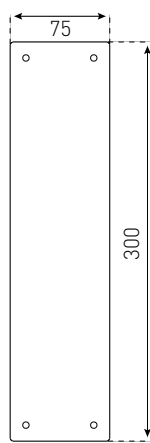

D PULL PLATE PLAIN

200X50MM 54030SSS

Satin Stainless Steel
Black

250X65MM 54033SSS

Satin Stainless Steel
Black

300X75MM 54037SSS

Satin Stainless Steel
Black

300X100MM 54038SSS

Satin Stainless Steel

D PULL PLATE ENGRAVED

250X65MM 54034SSS

Satin Stainless Steel

300X100MM 54039SSS

Satin Stainless Steel

D PULL 150X16MM 53023SSS
 Satin Stainless Steel
 Polished Stainless Steel
 Black 

BACK TO BACK D PULL 150X16MM 53123SSS
 Satin Stainless Steel
 Polished Stainless Steel 

PUSH PLATES

PUSH PLATE PLAIN **250X65MM** 53233SSS **300X75MM** 53237SSS **300X100MM** 53238SSS
 Satin Stainless Steel Satin Stainless Steel Satin Stainless Steel
 Black Black Black