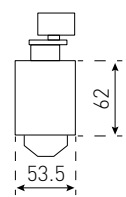

84500SIL

Silver
Black

DOOR CLOSER STANDARD ARM POWER ADJ 2-5 SL