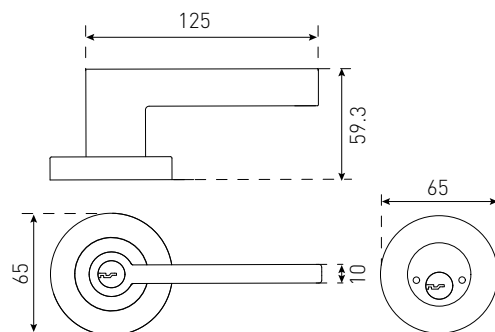

ORBA SECURITY SET

20910BLK

Black