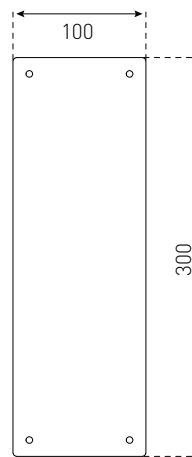

D PULL PLATE PLAIN

200X50MM 54030SSS

Satin Stainless Steel
Black

250X65MM 54033SSS

Satin Stainless Steel
Black

300X75MM 54037SSS

Satin Stainless Steel
Black

300X100MM 54038SSS

Satin Stainless Steel

D PULL PLATE ENGRAVED

250X65MM 54034SSS

Satin Stainless Steel

300X100MM 54039SSS

Satin Stainless Steel

D PULL 150X16MM 53023SSS
 Satin Stainless Steel
 Polished Stainless Steel
 Black 

BACK TO BACK D PULL 150X16MM 53123SSS
 Satin Stainless Steel
 Polished Stainless Steel 

PUSH PLATES

PUSH PLATE PLAIN **250X65MM** 53233SSS **300X75MM** 53237SSS **300X100MM** 53238SSS
 Satin Stainless Steel Satin Stainless Steel Satin Stainless Steel
 Black Black Black