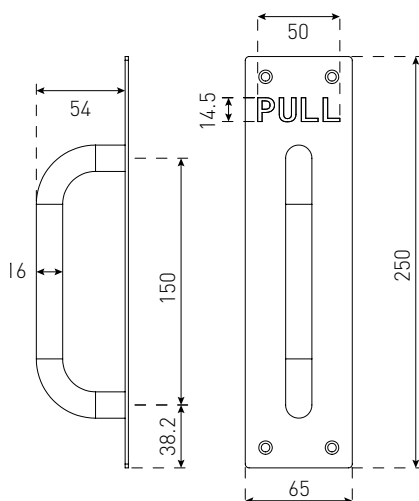

D PULL PLATE ENGRAVED

250X65MM 54034SSS

Satin Stainless Steel

300X100MM 54039SSS

Satin Stainless Steel