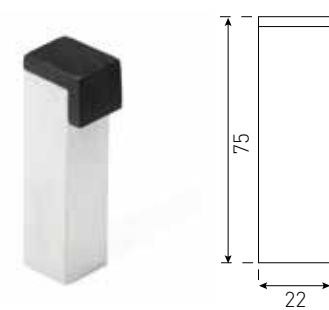

SQUARE MULTI 75MM 50014SSS

Satin Stainless Steel