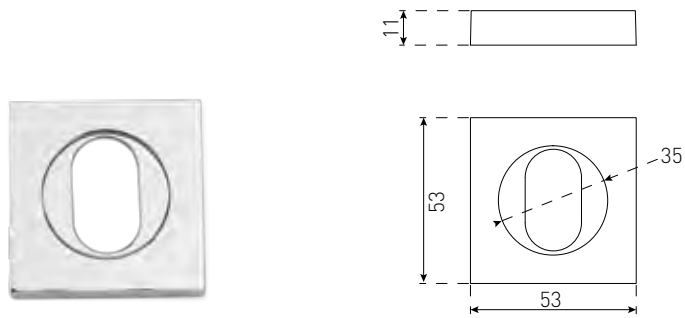

ROUND ESCAPE BUTTON 53MM

14083CP

Satin Chrome
 Chrome Plate

ROUND BLANK 53MM

14084SC

Satin Chrome
 Chrome Plate

SQUARE OVAL 53MM

14180CP