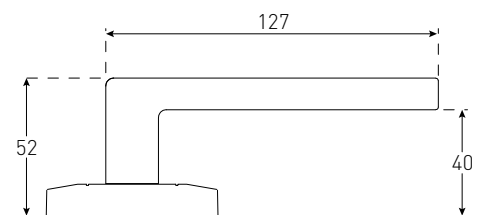

SPECIFICATIONS

Size:	65mm
Rosette:	Round
Material:	Zinc
Fire rated:	No
DDA compliant:	No