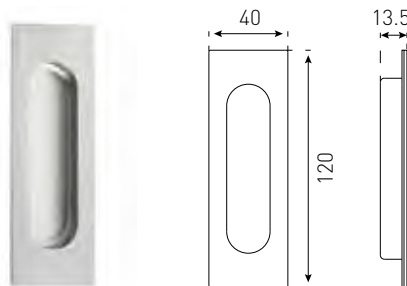

RECTANGLE OVAL 120X40MM 55426SSS

Satin Stainless Steel
Polished Stainless Steel
Black
White
Brushed Brass