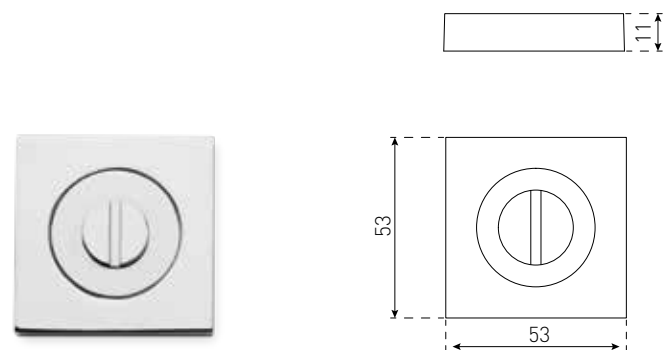

Satin Chrome
 Chrome Plate
 Black

SQUARE EURO 53MM

14181CP

Satin Chrome
 Chrome Plate
 Black

SQUARE TURN BUTTON 53MM

14182CP

Satin Chrome
 Chrome Plate
 Black

SQUARE ESCAPE BUTTON 53MM