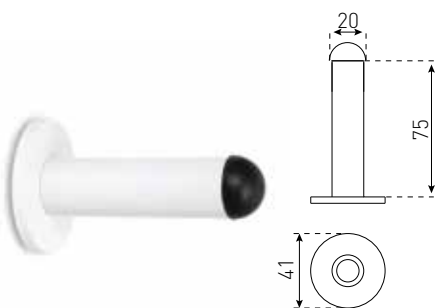

ROUND POLE WALL MOUNT 75MM 50603WH

Satin Chrome
Chrome Plate
Black
White
Brushed Brass
Brushed Nickel