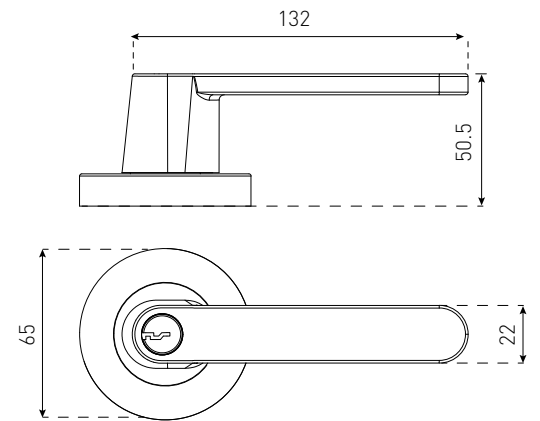

SPECIFICATIONS

Size: 65mm

Rosette: Round

Material: Zinc

Also available: Privacy / Passage / Dummy

Fire rated: No

DDA compliant: No

ALTRO ENTRANCE 22500BLK