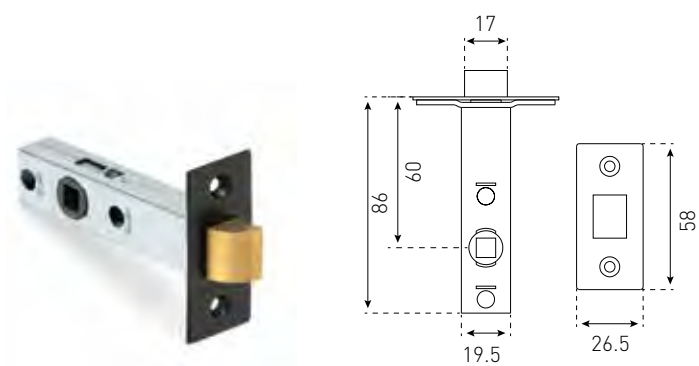

LATCHES

COMMERCIAL LATCH 60MM

51160BLK

Satin Chrome
Chrome Plate
Black

PRIVACY BOLT 60MM

51460CP

Satin Chrome
Chrome Plate

BALL CATCH 70MM