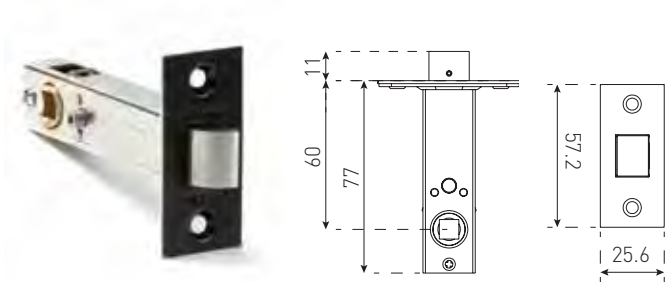

51970CP

Chrome Plate

ADJUSTABLE ROLLER LATCH

51800SSS

Satin Stainless Steel
Polished Stainless Steel

INTEGRAL PRIVACY LATCH

60MM

51360SC