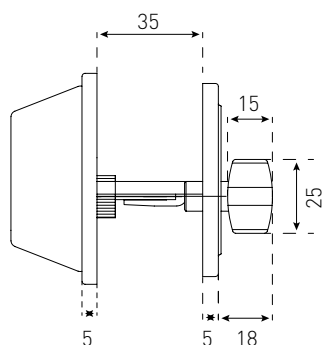

52MM RONDA SINGLE CYLINDER DEADBOLT

21112SSS

Satin Stainless Steel
Polished Stainless Steel