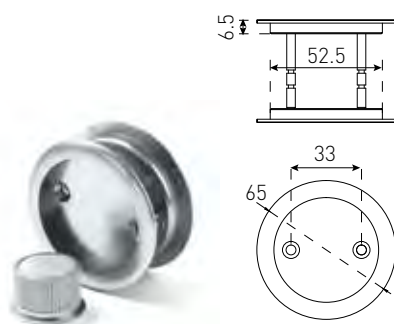

ROUND CAVITY SLIDER 65MM 56193SSS

Satin Stainless Steel
Black