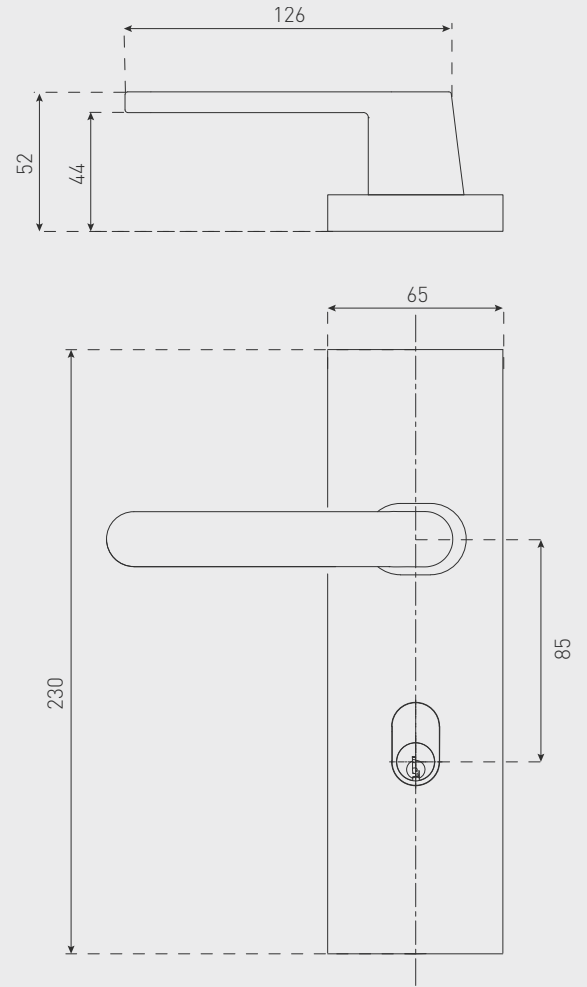

ALMERI ENTRY PRO 3.0

ALMERI ENTRY PRO 3.0

29040BB

Brushed Brass

SPECIFICATIONS

Size: 230 x 65mm

Lock type: 6-pin cylinder

Function: Entrance / Privacy / Passage

Fire rated: No

DDA compliant: No

Warranty:

Defects / Workmanship	10 years
Mechanical	20 years
Tarnish resistant	2 years