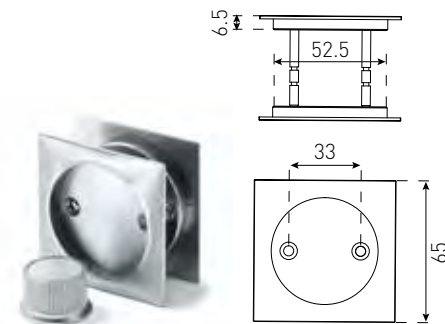

SQUARE CAVITY SLIDER 65MM 56093SSS

Satin Stainless Steel
Black