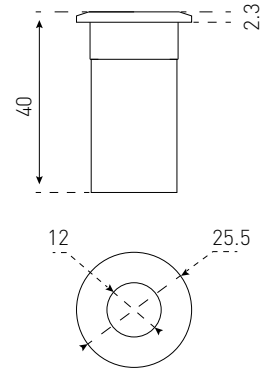

52700SC

Satin Chrome
Chrome Plate