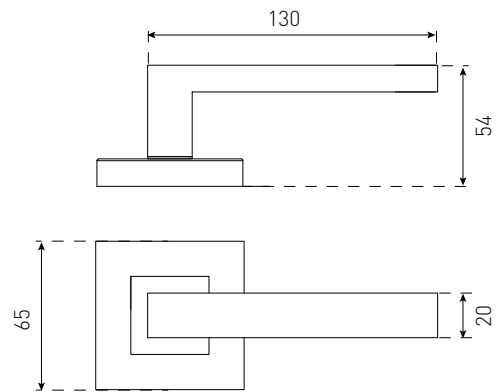

LENA

LENA ENTRANCE 25800SSS
Satin Stainless Steel 316 Marine Grade

LENA PRIVACY 25802SSS
Satin Stainless Steel

LENA PASSAGE 25801SSS
Satin Stainless Steel

LENA DUMMY 25809SSS
Satin Stainless Steel

SPECIFICATIONS

Size:	65mm
Rosette:	Square
Material:	Stainless Steel
Fire rated:	No
DDA compliant:	No