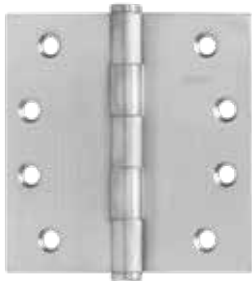

STEEL FIXED PIN FLAT TIP

100X75MM 45322SC

Satin Chrome
Chrome Plate
Black
White
Brushed Brass

100X100MM 45312SC

Satin Chrome
Chrome Plate
Black