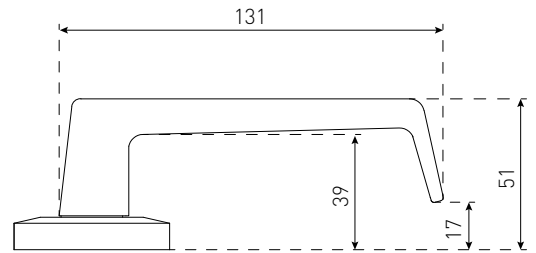

TARIFA

TARIFA PRIVACY 15002SC
Satin Chrome
Black

TARIFA DUMMY 15003SC
Satin Chrome
Black

TARIFA PASSAGE 15001SC
Satin Chrome
Black

SPECIFICATIONS

Size:	53mm
Rosette:	Round
Material:	Zinc
Fire rated:	Yes
DDA compliant:	Yes

ZALLA

SPECIFICATIONS

Size:	65mm
Rosette:	Round
Material:	Zinc
Fire rated:	No
DDA compliant:	No