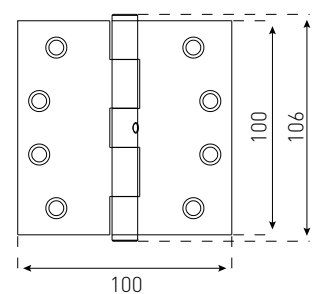

HINGES

FIXED PIN FLAT TIP

100X75MM 45122PSS

Satin Stainless Steel
Polished Stainless Steel
Brushed Brass

100X100MM 45112PSS

Satin Stainless Steel
Polished Stainless Steel
Brushed Brass

LOOSE PIN FLAT TIP

100X75MM 41122SSS