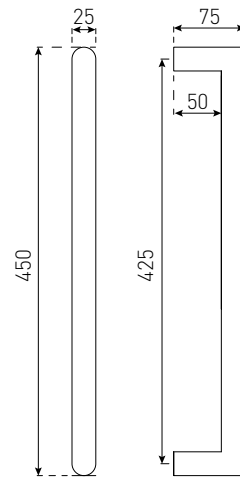

DOOR PULLS

**ROUND
BACK TO BACK DOOR PULL**

350MM X 25MM 58751BLK
Black

600MM X 32MM 58743BLK
Black