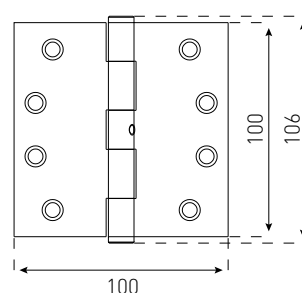

STEEL FIXED PIN FLAT TIP

100X75MM 45322SC

Satin Chrome
Chrome Plate
Black
White
Brushed Brass

100X100MM 45312SC

Satin Chrome
Chrome Plate
Black