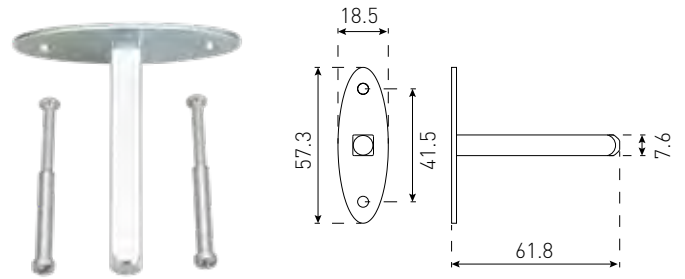

DUMMY ADAPTOR KIT SUIT 53MM ROSETTES 17096NA