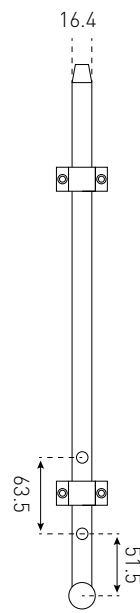

PANIC BOLT – VISIBLE FIX

300MM 52115SSS

Satin Stainless Steel

450MM 52118SSS

Satin Stainless Steel