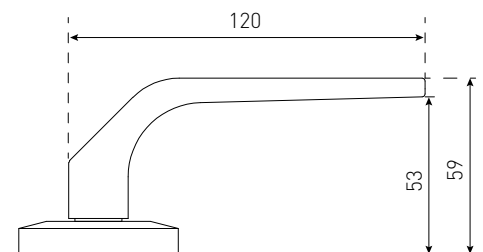

SERTA

SERTA PRIVACY 10134SC

Satin Chrome
Chrome Plate

SERTA PASSAGE 10034SC

Satin Chrome
Chrome Plate

SPECIFICATIONS

Size:	53mm
Rosette:	Round
Material:	Zinc
Fire rated:	Yes
DDA compliant:	No

SILLA