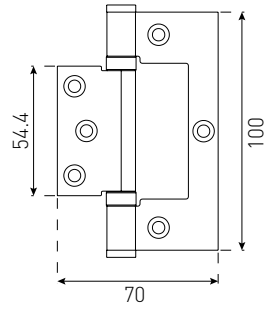

Satin Stainless Steel
Polished Stainless Steel

RISING BUTT FLAT TIP

LH 100X75MM 43522SSS

Satin Stainless Steel

RH 100X75MM 44522SSS

HERLINE HINGE SET

ALUMINIUM DOOR
100X70MM 49152SSS

Satin Stainless Steel
Polished Stainless Steel