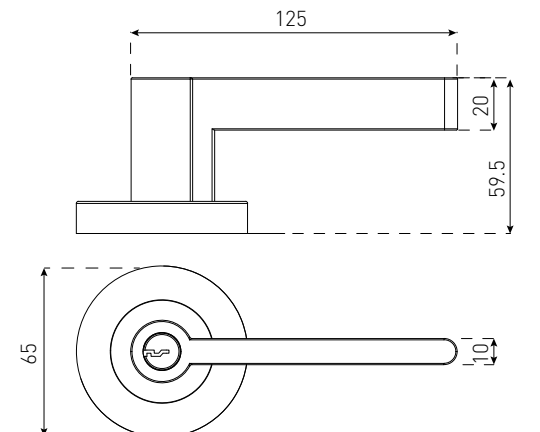

SPECIFICATIONS

Size: 65mm

Rosette: Round

Material: Zinc

Also available: Privacy / Passage / Dummy

Fire rated: No

DDA compliant: No