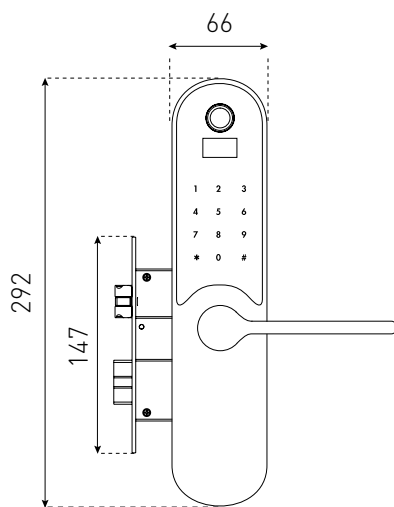

ELECTRONIC RANGE

RECTANGLE ELECTRONIC MORTICE ENTRY LOCK

59200BLK

Black

SPECIFICATIONS

Size: 270 x 67mm

Connectivity: Wi-Fi

Lock type: Mortice Lock

METZ / PALMA

Privacy Passage

Entrance Set Deadbolt

RADIUS ELECTRONIC MORTICE ENTRY LOCK

59100BLK

Black

SPECIFICATIONS

Size: 292 x 66mm