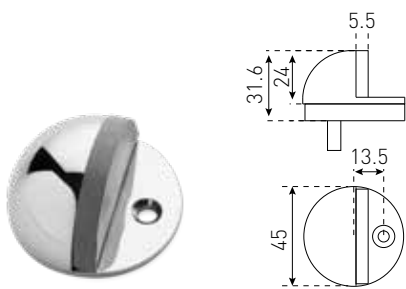

DOOR STOPS

ROUND FLOOR MOUNT 45MM 50501CP

Satin Chrome
Chrome Plate
Brushed Nickel