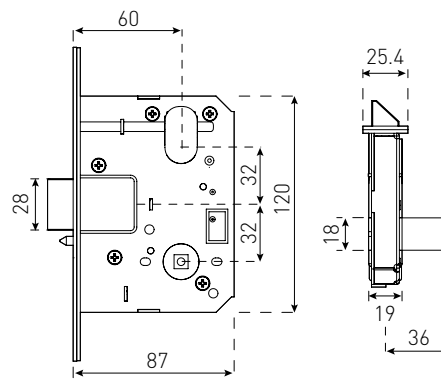

OVAL CYLINDER MORTICE 60MM

60000SSS
Satin Stainless Steel