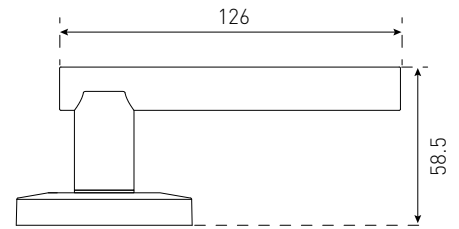

Satin Chrome
Chrome Plate

SPECIFICATIONS

Size:	65mm
Rosette:	Round
Material:	Zinc
Fire rated:	No
DDA compliant:	No

HARO

HARO ENTRANCE 27000SSS
Satin Stainless Steel 316 Marine Grade

HARO PRIVACY 27002SSS
Satin Stainless Steel