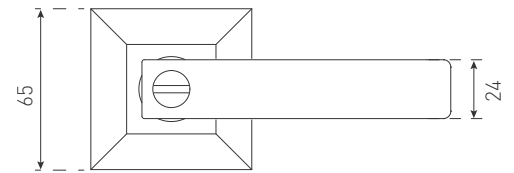

SPECIFICATIONS

Size:	65mm
Rosette:	Square
Material:	Zinc
Fire rated:	No
DDA compliant:	No