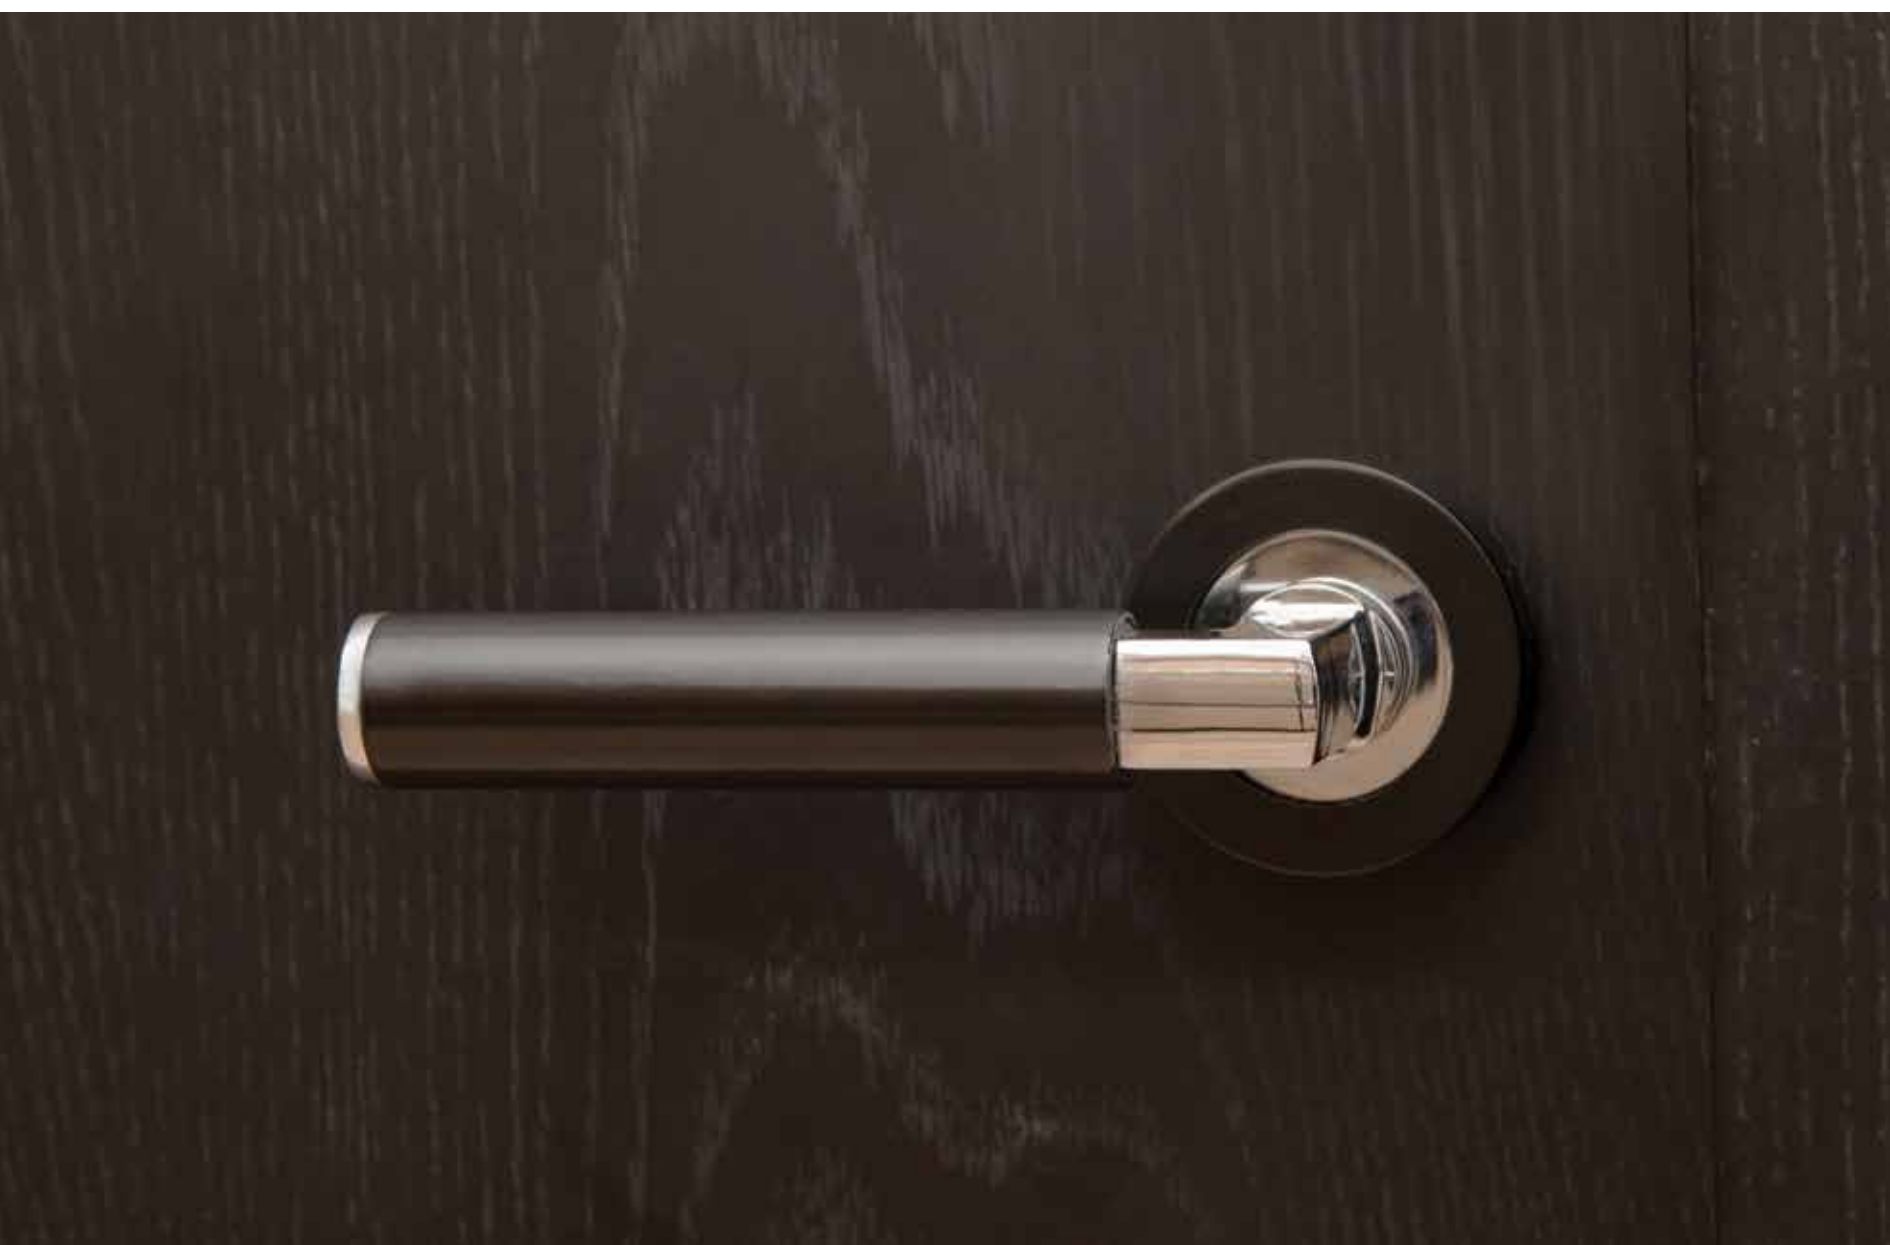

SPECIFICATIONS

Size:	53mm
Rosette:	Round
Material:	Zinc
Fire rated:	Yes
DDA compliant:	No