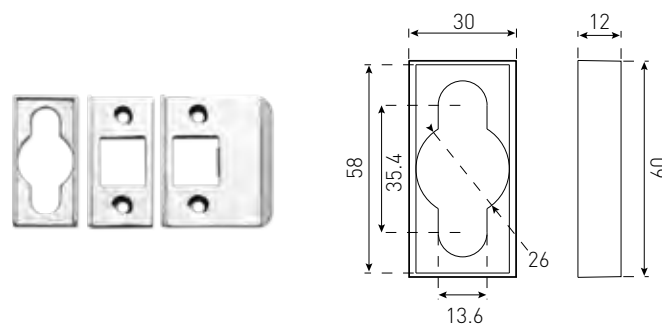

UNIVERSAL REBATE KIT TO SUIT STANDARD LATCH & DEADBOLT 23131SC

Satin Chrome
Chrome Plate