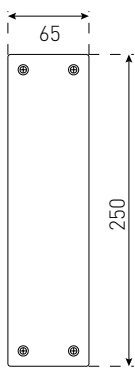

D PULL PLATE PLAIN

200X50MM 54030SSS

Satin Stainless Steel
Black

250X65MM 54033SSS

Satin Stainless Steel
Black

300X75MM 54037SSS

Satin Stainless Steel
Black

300X100MM 54038SSS

Satin Stainless Steel

D PULL PLATE ENGRAVED

250X65MM 54034SSS

Satin Stainless Steel

300X100MM 54039SSS

Satin Stainless Steel

D PULL 150X16MM 53023SSS
 Satin Stainless Steel
 Polished Stainless Steel
 Black 

BACK TO BACK D PULL 150X16MM 53123SSS
 Satin Stainless Steel
 Polished Stainless Steel 

PUSH PLATES

PUSH PLATE PLAIN **250X65MM** 53233SSS **300X75MM** 53237SSS **300X100MM** 53238SSS
 Satin Stainless Steel Satin Stainless Steel Satin Stainless Steel
 Black Black Black