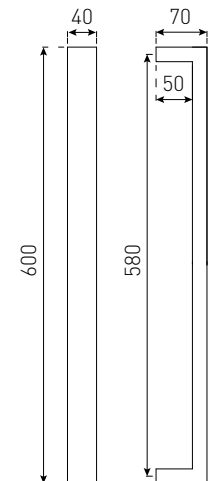

600MM X 40MM 57853BLK
Black