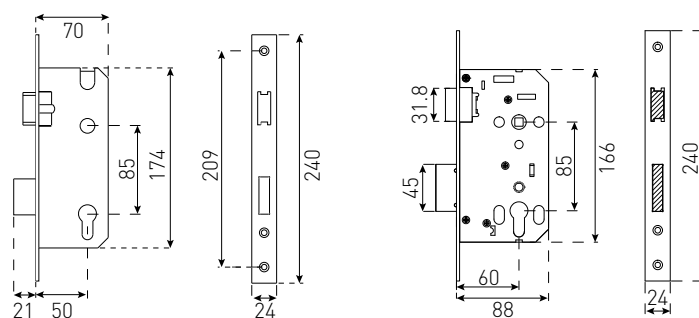

EURO CYLINDER MORTICE

50MM 25020SC
Chrome Plate
Satin Chrome

60MM 26020SC
Chrome Plate
Satin Chrome
Black