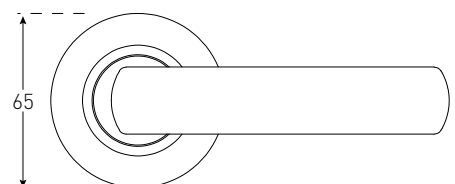

SPECIFICATIONS

Size:	65mm
Rosette:	Round
Material:	Zinc
Fire rated:	No
DDA compliant:	No