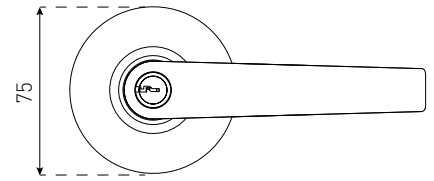

NEON ENTRANCE 21400PSS

Satin Stainless Steel
Polished Stainless Steel

SPECIFICATIONS

Size: 65mm

Rosette: Round

Material: Stainless Steel

Fire rated: No

DDA compliant: No