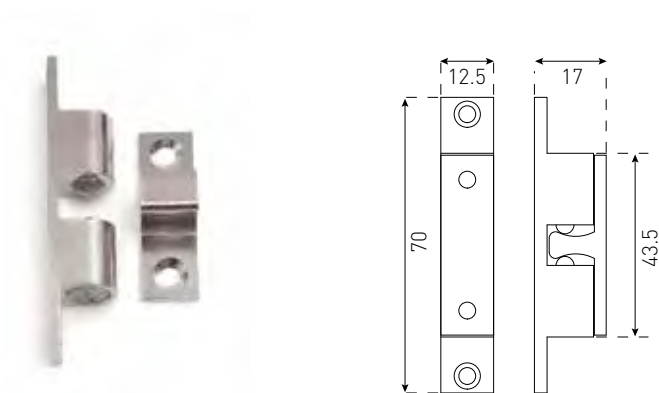

LATCHES

COMMERCIAL LATCH 60MM

51160BLK

Satin Chrome
Chrome Plate
Black

PRIVACY BOLT 60MM

51460CP

Satin Chrome
Chrome Plate

BALL CATCH 70MM