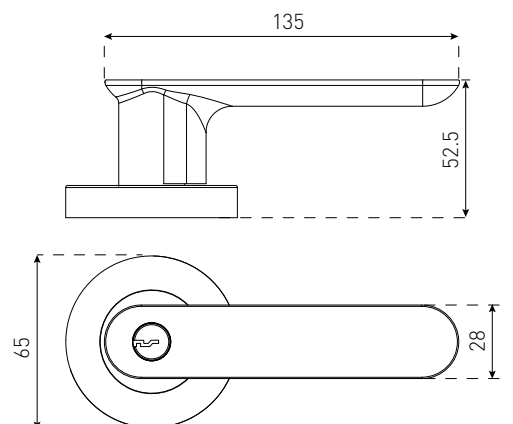

GIRONA ENTRANCE 20800SC

Satin Chrome
Chrome Plate

SPECIFICATIONS

Size:	65mm
Rosette:	Round
Material:	Zinc
Also available:	Privacy / Passage / Dummy
Fire rated:	No
DDA compliant:	No

LYON ENTRANCE 22600BLK

Black

SPECIFICATIONS

Size:	65mm
Rosette:	Round
Material:	Zinc
Also available:	Privacy / Passage / Dummy
Fire rated:	No
DDA compliant:	No

METZ ENTRANCE 22700SC

Satin Chrome
Black
Brushed Nickel

SPECIFICATIONS

Size:	65mm
Rosette:	Round
Material:	Zinc
Also available:	Privacy / Passage / Dummy
Fire rated:	No
DDA compliant:	No

ORBA ENTRANCE 20900BLK

Satin Chrome
Chrome Plate
Black

SPECIFICATIONS

Size: 65mm

Rosette: Round

Material: Zinc

Also available: Privacy / Passage / Dummy

Fire rated: No