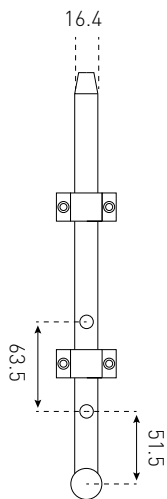

PANIC BOLT – VISIBLE FIX

300MM 52115SSS

Satin Stainless Steel

450MM 52118SSS

Satin Stainless Steel