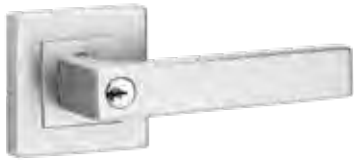

LENA

LENA ENTRANCE 25800SSS
Satin Stainless Steel 316 Marine Grade