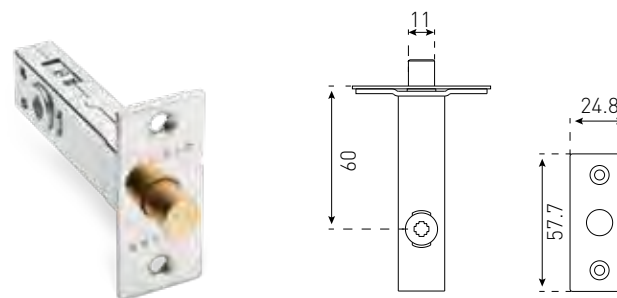

LATCHES

COMMERCIAL LATCH 60MM

51160BLK

Satin Chrome
Chrome Plate
Black

PRIVACY BOLT 60MM

51460CP

Satin Chrome
Chrome Plate

BALL CATCH 70MM