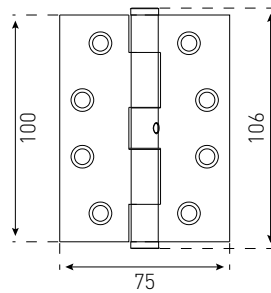

STEEL FIXED PIN FLAT TIP

100X75MM 45322SC

Satin Chrome
Chrome Plate
Black
White
Brushed Brass

100X100MM 45312SC

Satin Chrome
Chrome Plate
Black