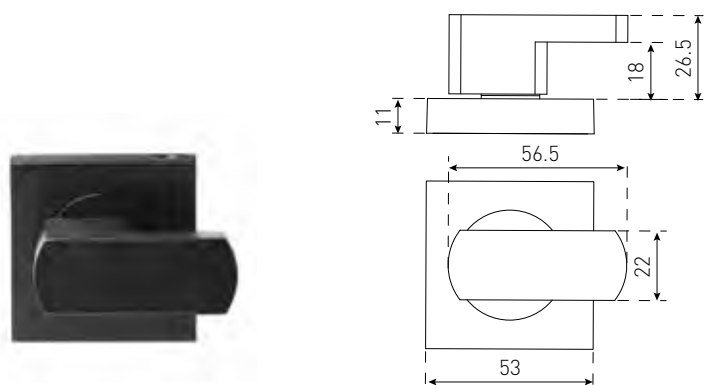

14183SC

Satin Chrome
 Chrome Plate

SQUARE PULL SNIB

14190BLK

Satin Chrome
 Black

PRIVACY SETS

ROUND PRIVACY SET 52MM

56160CP