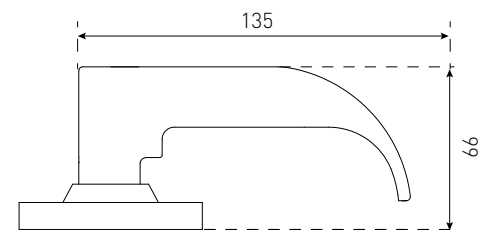

SPECIFICATIONS

Size:	75mm
Rosette:	Round
Material:	Stainless Steel
Fire rated:	Yes
DDA compliant:	Yes