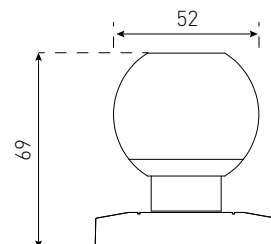

Satin Stainless Steel 316 Marine Grade

SPECIFICATIONS

Size: 75mm

Rosette: Round

Material: Stainless Steel

Also available: Privacy / Passage / Dummy

Fire rated: Yes

DDA compliant: Yes

NEON ENTRANCE 21400PSS

Satin Stainless Steel
Polished Stainless Steel

SPECIFICATIONS

Size: 65mm

Rosette: Round

Material: Stainless Steel

Fire rated: No

DDA compliant: No

TORINO ENTRANCE 21500SC

Satin Chrome
Chrome Plate

SPECIFICATIONS

Size: 65mm

Rosette: Round

Material: Zinc

Fire rated: No

DDA compliant: No