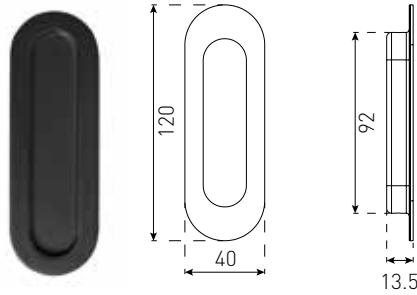

SQUARE EDGEPULL 70MM 55600CP

Satin Chrome
Chrome Plate
Black

FLUSH PULLS

ROUND 50MM 55320BLK

Satin Stainless Steel
Polished Stainless Steel
Black

RADIUS OVAL 120X40MM 55126BLK

Satin Stainless Steel
Polished Stainless Steel
Black