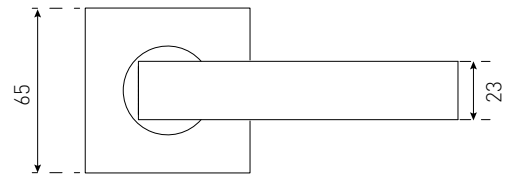

SPECIFICATIONS

Size:	65mm
Rosette:	Square
Material:	Zinc
Fire rated:	No
DDA compliant:	No