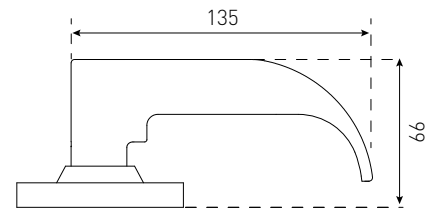

NEON ENTRANCE 21400PSS

Satin Stainless Steel
Polished Stainless Steel

SPECIFICATIONS

Size: 65mm

Rosette: Round

Material: Stainless Steel

Fire rated: No

DDA compliant: No