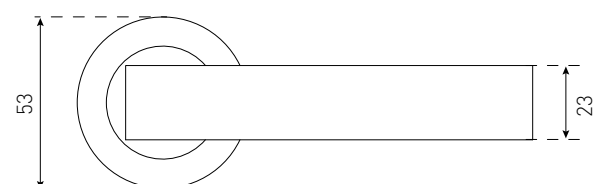

SPECIFICATIONS

Size:	53mm
Rosette:	Round
Material:	Zinc
Fire rated:	Yes
DDA compliant:	No