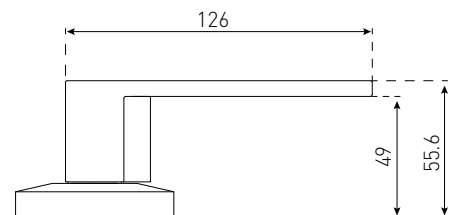

TARIFA

TARIFA PRIVACY 15002SC
Satin Chrome
Black

TARIFA DUMMY 15003SC
Satin Chrome
Black

TARIFA PASSAGE 15001SC
Satin Chrome
Black

SPECIFICATIONS

Size:	53mm
Rosette:	Round
Material:	Zinc
Fire rated:	Yes
DDA compliant:	Yes

ZALLA

SPECIFICATIONS

Size:	65mm
Rosette:	Round
Material:	Zinc
Fire rated:	No
DDA compliant:	No