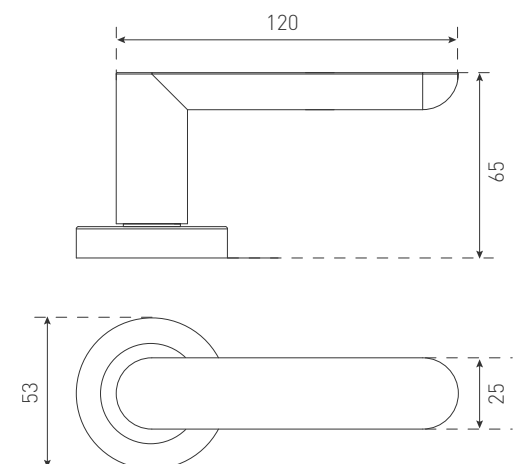

Size:	53mm
Rosette:	Round
Material:	Stainless Steel
Fire rated:	Yes
DDA compliant:	No

BERJA

BERJA PRIVACY 20102BLK
Black

BERJA PASSAGE 20101BLK
Black

BERJA DUMMY 20109BLK
Black

SPECIFICATIONS

Size:	65mm
Rosette:	Round
Material:	Zinc
Fire rated:	No
DDA compliant:	No