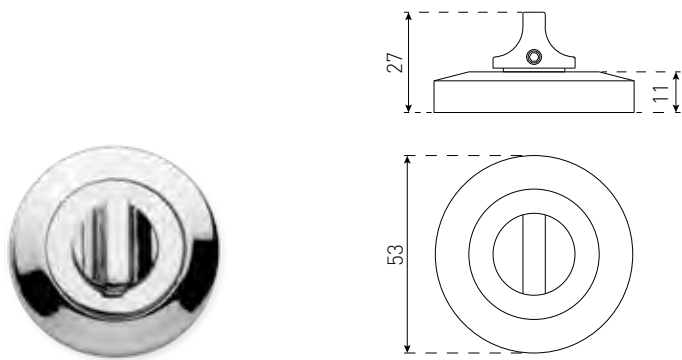

Satin Chrome
 Chrome Plate
 Satin Stainless Steel
 Black

ROUND EURO 53MM

14081CP

Satin Chrome
 Chrome Plate
 Black
 Brushed Brass

ROUND TURN BUTTON 53MM

14082CP

Satin Chrome
 Chrome Plate
 Satin Stainless Steel
 Black