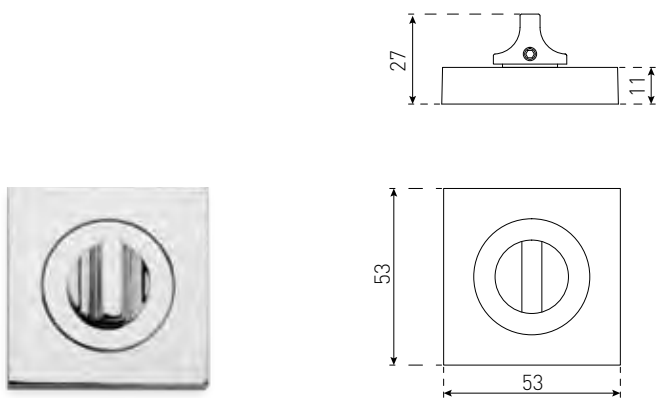

SQUARE TURN BUTTON 53MM

14182CP

Satin Chrome
Chrome Plate
Black