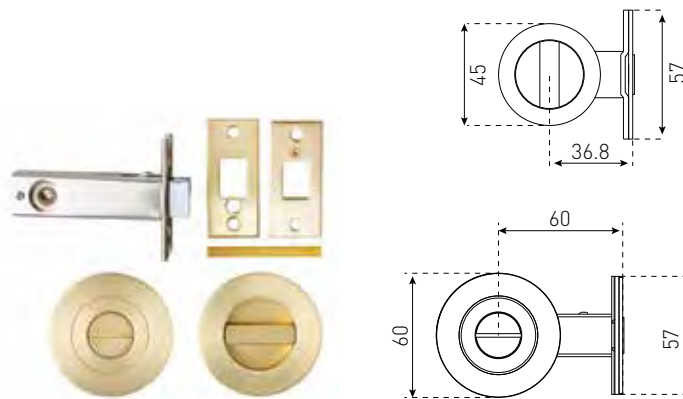

14183SC

Satin Chrome
 Chrome Plate

SQUARE PULL SNIB

14190BLK

Satin Chrome
 Black

PRIVACY SETS

ROUND PRIVACY SET 52MM

56160CP

Satin Chrome
Chrome Plate
Black

SQUARE PRIVACY SET 52MM

56061CP

Satin Chrome
Chrome Plate
Black

ROUND SLIDING PRIVACY 60MM

56190BB

Satin Chrome
Chrome Plate
Black
White
Brushed Brass

SQUARE SLIDING PRIVACY 65MM