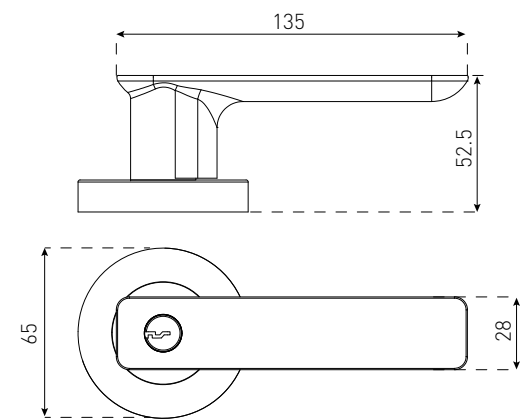

SPECIFICATIONS

Size:	65mm
Rosette:	Round
Material:	Zinc
Also available:	Privacy / Passage / Dummy
Fire rated:	No
DDA compliant:	No