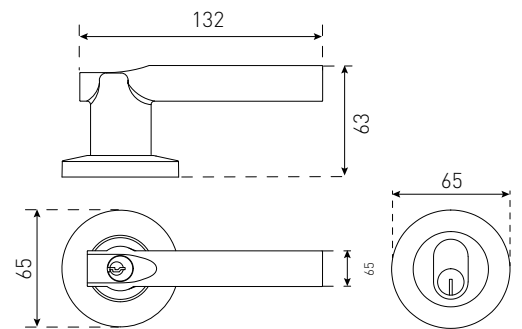

GIRONA SECURITY SET 20810SC

Satin Chrome