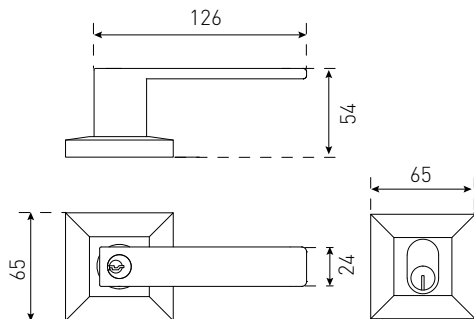

CALIDA SECURITY SET 20310CP

Satin Chrome
Chrome Plate