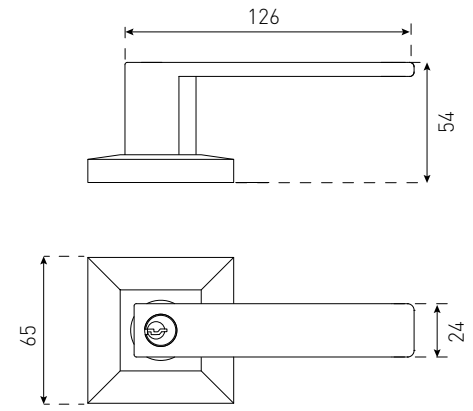

Satin Chrome
Chrome Plate
Black

SPECIFICATIONS

Size:	65mm
Rosette:	Square
Material:	Zinc

Also available: Privacy / Passage / Dummy

Fire rated:	No
DDA compliant:	No