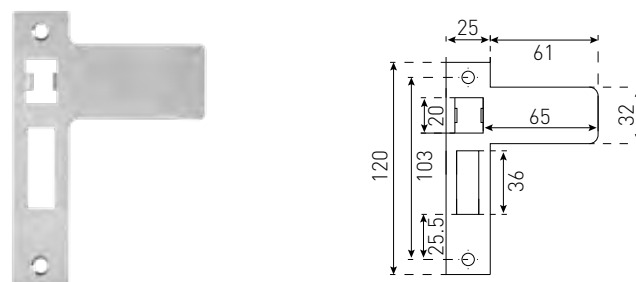

EXTENDED STRIKE PLATE RIGHT HAND 92228SSS

Satin Stainless Steel
Polished Stainless Steel