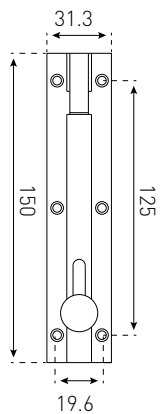

Satin Chrome
Chrome Plate
Black

200MM 52513BLK

Satin Chrome
Chrome Plate
Black

NECK BOLT 150MM

52612CP

Satin Chrome
Chrome Plate

BARREL BOLT 150 X 32MM

52412CP