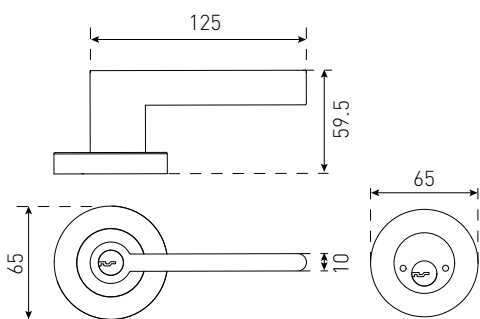

SECURITY SETS

ALTRO SECURITY SET 22510SC

Satin Chrome