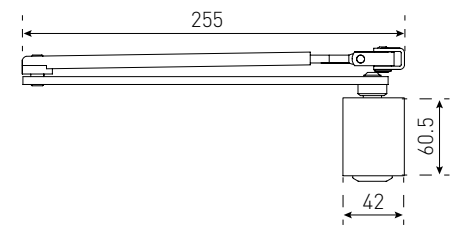

84100SIL

Silver
Black

DOOR CLOSER STANDARD ARM POWER ADJ 2-4