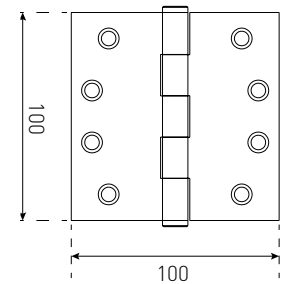

HINGES

FIXED PIN FLAT TIP

100X75MM 45122PSS

Satin Stainless Steel
Polished Stainless Steel
Brushed Brass

100X100MM 45112PSS

Satin Stainless Steel
Polished Stainless Steel
Brushed Brass