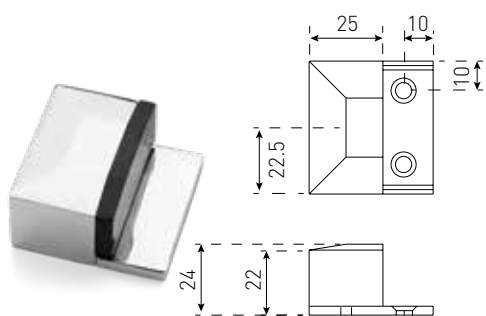

SQUARE FLOOR MOUNT 45MM 50800CP

Satin Chrome
Chrome Plate
Black