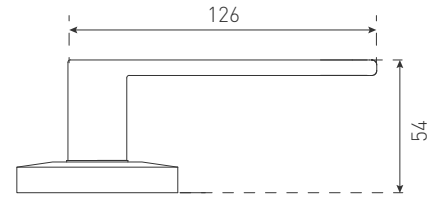

SPECIFICATIONS

Size:	65mm
Rosette:	Square
Material:	Zinc
Fire rated:	No
DDA compliant:	No