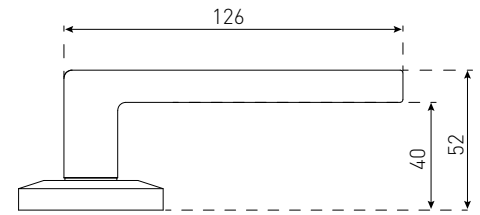

Black
Chrome Plate
Satin Chrome

POMBAL PRIVACY 10137BLK

Black
Chrome Plate
Satin Chrome

POMBAL DUMMY 10737BLK

Black
Chrome Plate
Satin Chrome

SPECIFICATIONS

Size:	53mm
Rosette:	Round
Material:	Zinc
Fire rated:	Yes
DDA compliant:	No