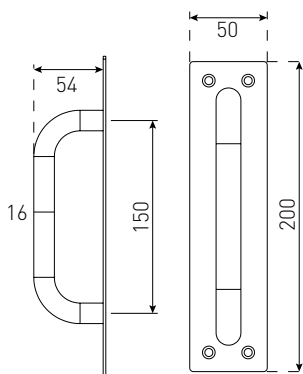

D PULL PLATE PLAIN

200X50MM 54030SSS

Satin Stainless Steel
Black

250X65MM 54033SSS

Satin Stainless Steel
Black

300X75MM 54037SSS

Satin Stainless Steel
Black

300X100MM 54038SSS