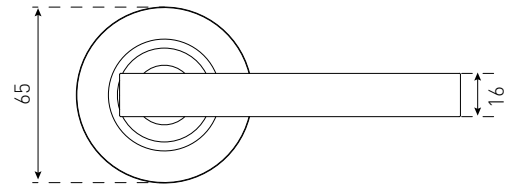

SPECIFICATIONS

Size:	65mm
Rosette:	Round
Material:	Zinc
Fire rated:	No
DDA compliant:	No