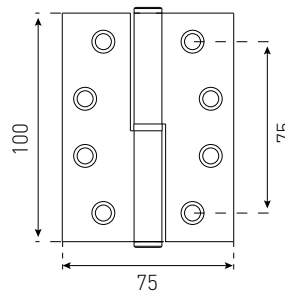

LIFT OFF FLAT TIP

LH 100X75MM 43122PSS

Satin Stainless Steel
Polished Stainless Steel

RH 100X75MM 44122PSS

Satin Stainless Steel
Polished Stainless Steel