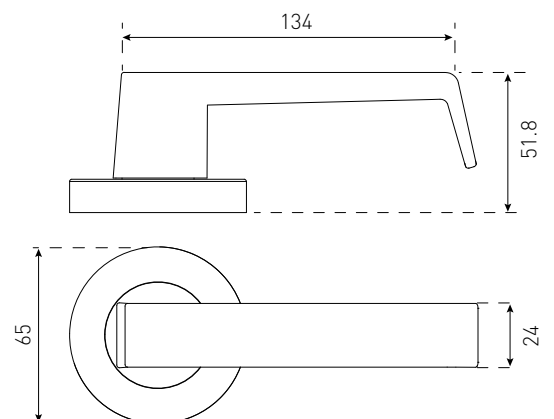

GALA

GALA ENTRANCE 28300BLK
Satin Chrome
Black

GALA PRIVACY 28302BLK
Satin Chrome
Black

GALA PASSAGE 28301BLK
Satin Chrome
Black

GALA DUMMY 28309BLK
Satin Chrome
Black

SPECIFICATIONS

Size:	65mm
Rosette:	Round
Material:	Zinc
Fire rated:	No
DDA compliant:	Yes