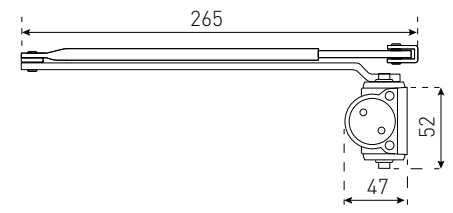

DOOR CLOSERS

DOOR CLOSER STANDARD ARM POSITION ADJ 2-4