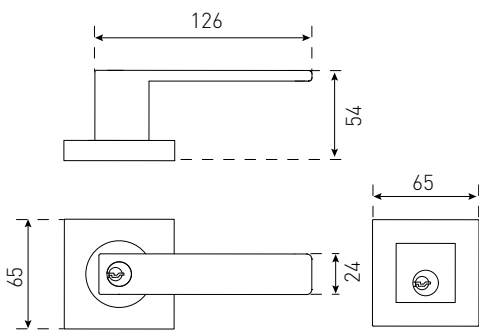

JAVEA SECURITY SET

22310BLK

Black