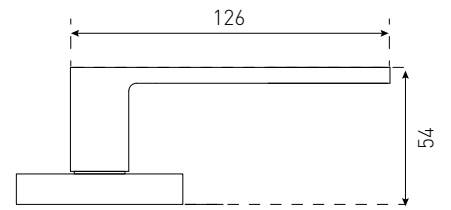

SPECIFICATIONS

Size:	65mm
Rosette:	Square
Material:	Zinc
Fire rated:	No
DDA compliant:	No