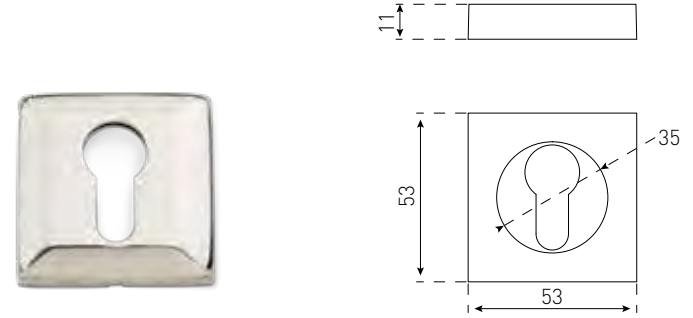

SQUARE EURO 53MM

14181CP

Satin Chrome
Chrome Plate
Black