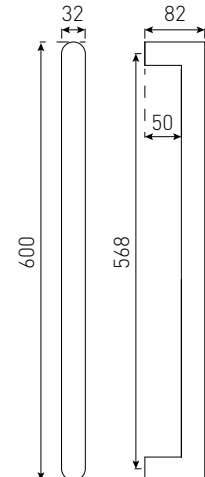

DOOR PULLS

600MM X 32MM 58743BLK
Black