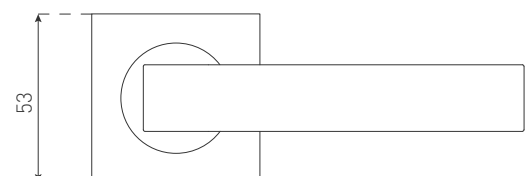

BERJA

SPECIFICATIONS

Size:	65mm
Rosette:	Round
Material:	Zinc
Fire rated:	No
DDA compliant:	No

CADALSO

CADALSO PRIVACY 10935SC
Satin Chrome
Chrome Plate
Black

CADALSO PASSAGE 10835SC
Satin Chrome
Chrome Plate
Black

SPECIFICATIONS

Size:	53mm
Rosette:	Square
Material:	Zinc
Fire rated:	Yes
DDA compliant:	No

CADALSO DUMMY 11735SC
Satin Chrome
Chrome Plate
Black