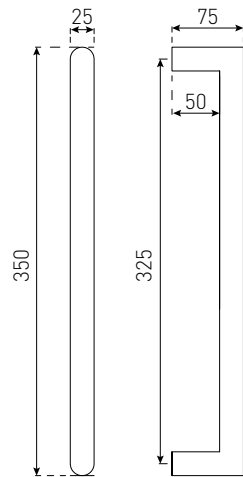

DOOR PULLS

350MM X 25MM 58751BLK
Black