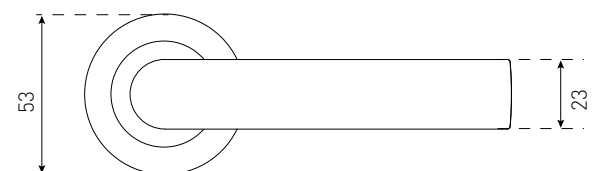

SPECIFICATIONS

Size:	53mm
Rosette:	Round
Material:	304 Stainless Steel
Fire rated:	Yes
DDA compliant:	No