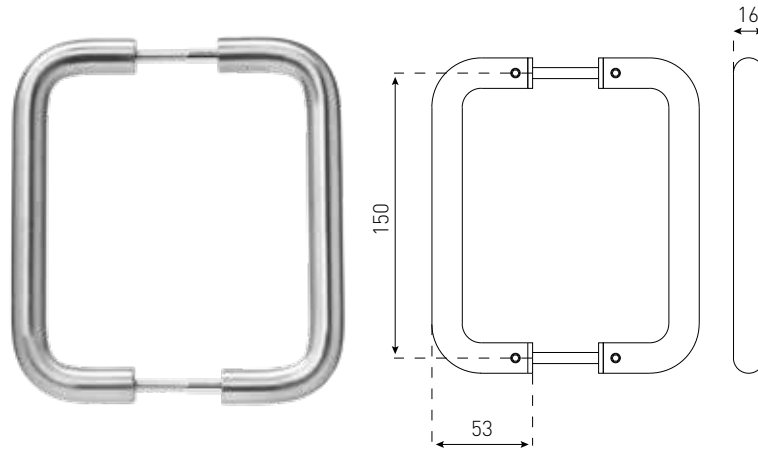

Satin Stainless Steel

D PULL PLATE ENGRAVED

250X65MM 54034SSS

Satin Stainless Steel

300X100MM 54039SSS

Satin Stainless Steel

D PULL 150X16MM 53023SSS
 Satin Stainless Steel
 Polished Stainless Steel
 Black 