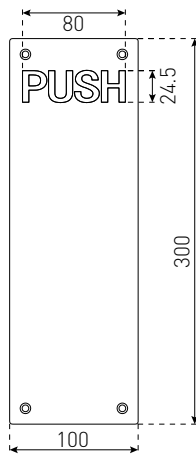

D PULL PLATE PLAIN

200X50MM 54030SSS

Satin Stainless Steel
Black

250X65MM 54033SSS

Satin Stainless Steel
Black

300X75MM 54037SSS

Satin Stainless Steel
Black

300X100MM 54038SSS

Satin Stainless Steel

D PULL PLATE ENGRAVED

250X65MM 54034SSS

Satin Stainless Steel

300X100MM 54039SSS

Satin Stainless Steel

D PULL 150X16MM 53023SSS
 Satin Stainless Steel
 Polished Stainless Steel
 Black 

BACK TO BACK D PULL 150X16MM 53123SSS
 Satin Stainless Steel
 Polished Stainless Steel 

PUSH PLATES

PUSH PLATE PLAIN **250X65MM** 53233SSS **300X75MM** 53237SSS **300X100MM** 53238SSS
 Satin Stainless Steel Satin Stainless Steel Satin Stainless Steel
 Black Black Black