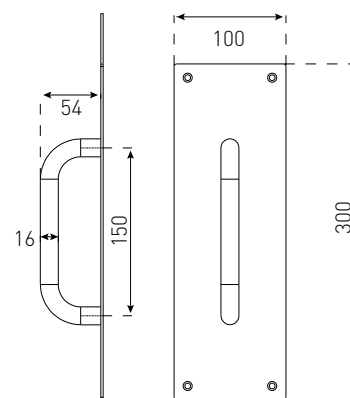

D PULL PLATE PLAIN

200X50MM 54030SSS

Satin Stainless Steel
Black

250X65MM 54033SSS

Satin Stainless Steel
Black

300X75MM 54037SSS

Satin Stainless Steel
Black

300X100MM 54038SSS