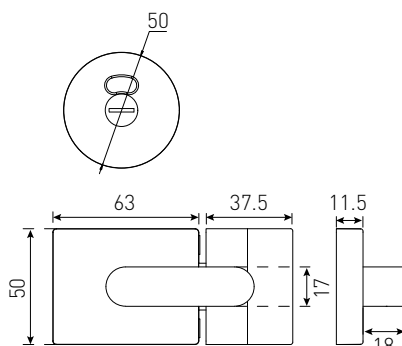

CONCEALED FIX INDICATOR BOLT

56500SC

Satin Chrome
Black