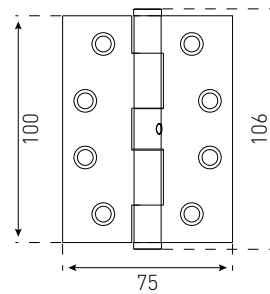

HINGES

FIXED PIN FLAT TIP

100X75MM 45122PSS

Satin Stainless Steel
Polished Stainless Steel
Brushed Brass

100X100MM 45112PSS

Satin Stainless Steel
Polished Stainless Steel
Brushed Brass

LOOSE PIN FLAT TIP

100X75MM 41122SSS