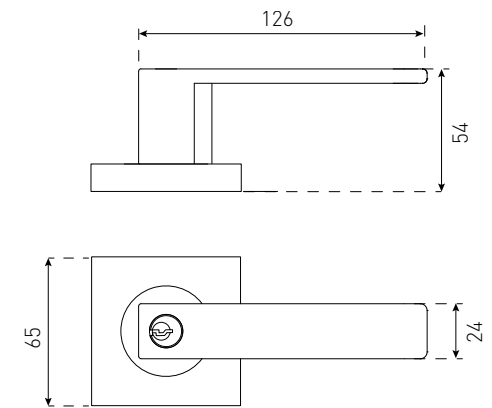

Size:	65mm
Rosette:	Square
Material:	Zinc

Also available: Privacy / Passage / Dummy

Fire rated:	No
DDA compliant:	No

JAVEA ENTRANCE 22300CP

Satin Chrome
 Chrome Plate
 Black

SPECIFICATIONS

Size:	65mm
Rosette:	Square
Material:	Zinc

Also available: Privacy / Passage / Dummy

Fire rated:	No
DDA compliant:	No

LENA ENTRANCE 25800SSS

Satin Stainless Steel

SPECIFICATIONS

Size:	65mm
Rosette:	Square
Material:	Satin Stainless Steel

Also available: Privacy / Passage / Dummy