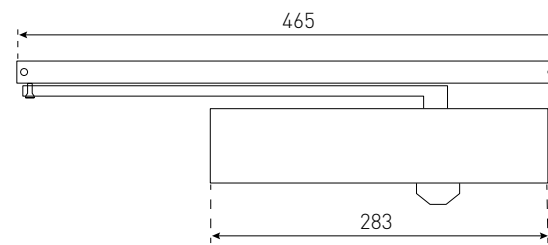

84500SIL

Silver
Black

DOOR CLOSER STANDARD ARM POWER ADJ 2-5 SL