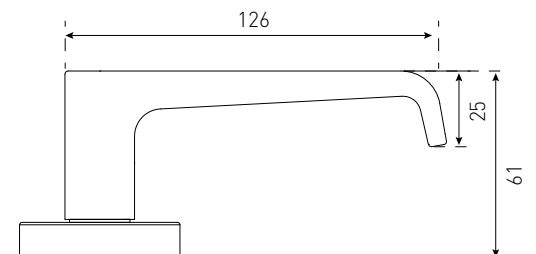

SPECIFICATIONS

Size:	53mm
Rosette:	Round
Material:	304 Stainless Steel
Fire rated:	Yes
DDA compliant:	No