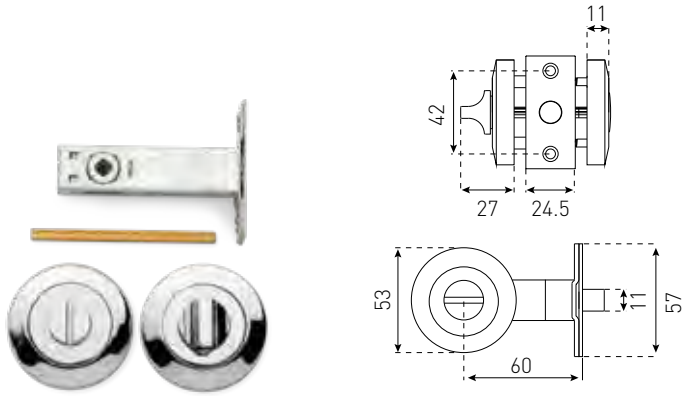

14183SC

Satin Chrome
 Chrome Plate

SQUARE PULL SNIB

14190BLK

Satin Chrome
 Black

PRIVACY SETS

ROUND PRIVACY SET 52MM

56160CP