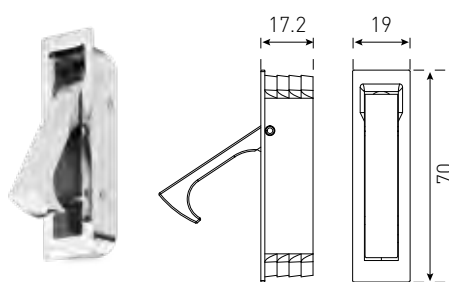

Satin Chrome
Chrome Plate

SQUARE POLE WALL MOUNT 75MM 50803CP

Satin Chrome
Chrome Plate
Black

SQUARE MULTI 75MM 50014SSS

Satin Stainless Steel

EDGE PULLS

ROUND EDGEPULL 70MM 55500CP

Satin Chrome
Chrome Plate
Black

SQUARE EDGEPULL 70MM 55600CP

Satin Chrome
Chrome Plate
Black

FLUSH PULLS

ROUND 50MM 55320BLK

Satin Stainless Steel
Polished Stainless Steel
Black

RADIUS OVAL 120X40MM 55126BLK

Satin Stainless Steel
Polished Stainless Steel
Black