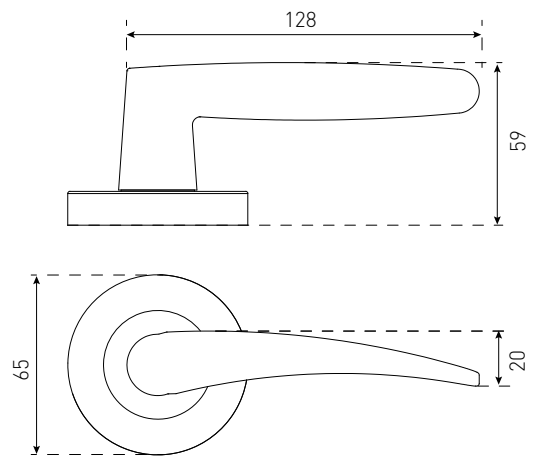

ELDA

ELDA PRIVACY 22802BLK
Black

ELDA PASSAGE 22801BLK
Black

ELDA LEFT HAND DUMMY 22808BLK
Black

ELDA RIGHT HAND DUMMY 22809BLK
Black

SPECIFICATIONS

Size:	65mm
Rosette:	Round
Material:	Zinc
Fire rated:	No
DDA compliant:	No