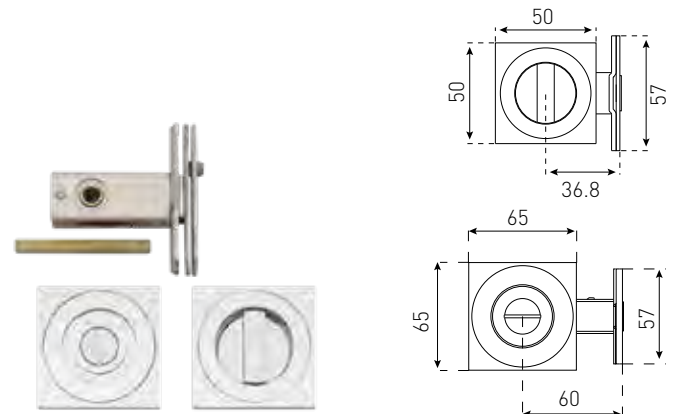

Satin Chrome
Chrome Plate
Black

SQUARE PRIVACY SET 52MM

56061CP

Satin Chrome
Chrome Plate
Black

ROUND SLIDING PRIVACY 60MM

56190BB

Satin Chrome
Chrome Plate
Black
White
Brushed Brass

SQUARE SLIDING PRIVACY 65MM