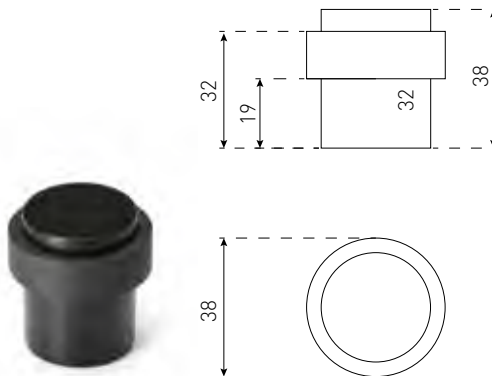

Satin Chrome
Chrome Plate
Brushed Nickel

ROUND RUBBER RING 38MM 50108BLK

Satin Chrome
Chrome Plate
Black

ROUND POLE WALL MOUNT 75MM 50603WH

Satin Chrome
Chrome Plate
Black
White
Brushed Brass
Brushed Nickel