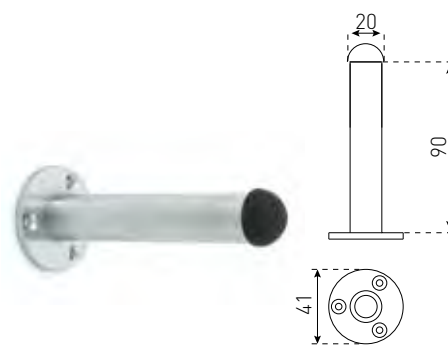

Satin Chrome
Chrome Plate
Brushed Nickel

ROUND RUBBER RING 38MM 50108BLK

Satin Chrome
Chrome Plate
Black

ROUND POLE WALL MOUNT 75MM 50603WH

Satin Chrome
Chrome Plate
Black
White
Brushed Brass
Brushed Nickel