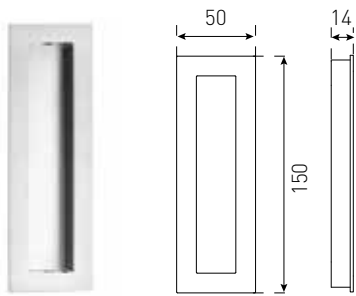

RECTANGULAR 150X50MM 55728SC

Satin Chrome
Chrome Plate
Black