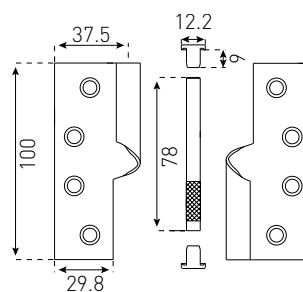

RISING BUTT FLAT TIP

LH 100X75MM 43522SSS

Satin Stainless Steel

RH 100X75MM 44522SSS