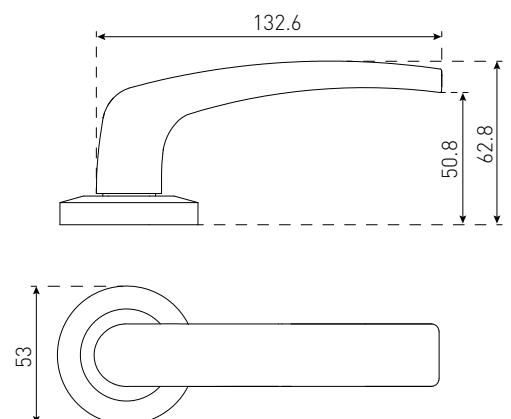

SPECIFICATIONS

Size:	53mm
Rosette:	Round
Material:	Zinc
Fire rated:	Yes
DDA compliant:	No