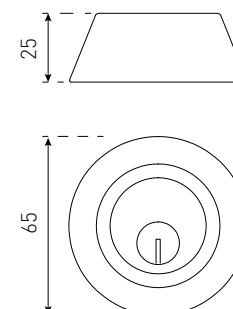

65MM RONDA DOUBLE CYLINDER DEADBOLT

21100PSS

Satin Stainless Steel
Polished Stainless Steel