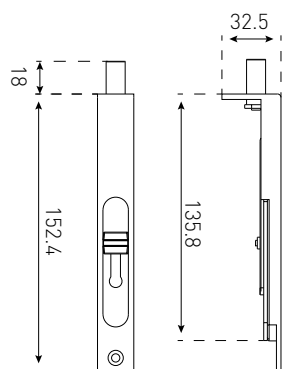

FLUSH BOLT

150MM 52512BLK

Satin Chrome
Chrome Plate
Black