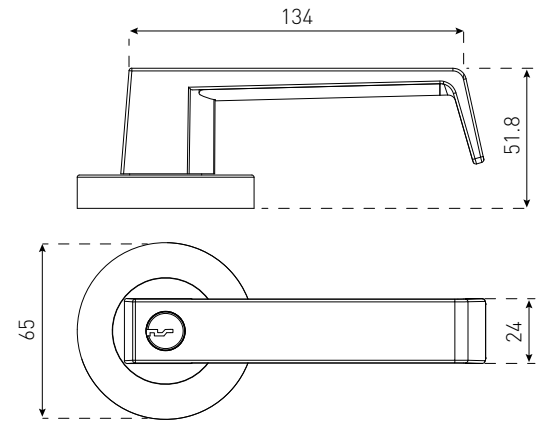

 **Fire rated:** No

 **DDA compliant:** No

GALA ENTRANCE 28300BLK

Satin Chrome
Black

SPECIFICATIONS

Size:	65mm
Rosette:	Round
Material:	Zinc
Also available:	Privacy / Passage / Dummy
Fire rated:	No
DDA compliant:	Yes

GIRONA ENTRANCE 20800SC

Satin Chrome
Chrome Plate

SPECIFICATIONS

Size:	65mm
Rosette:	Round
Material:	Zinc
Also available:	Privacy / Passage / Dummy
Fire rated:	No
DDA compliant:	No

LYON ENTRANCE 22600BLK

Black