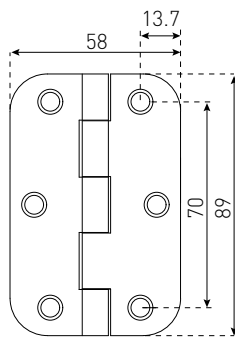

RADIUS PRE HUNG HINGE

58X89MM

46001BLK

Black