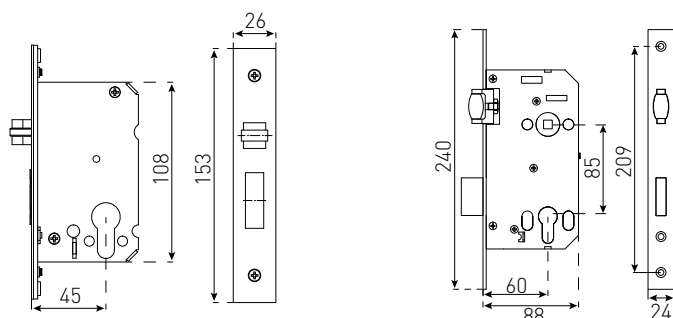

MORTICE LOCKS

EURO CYLINDER ROLLERBOLT MORTICE

45MM 24520SSS
Satin Stainless Steel
Polished Stainless Steel

60MM 26520SSS
Satin Stainless Steel
Polished Stainless Steel