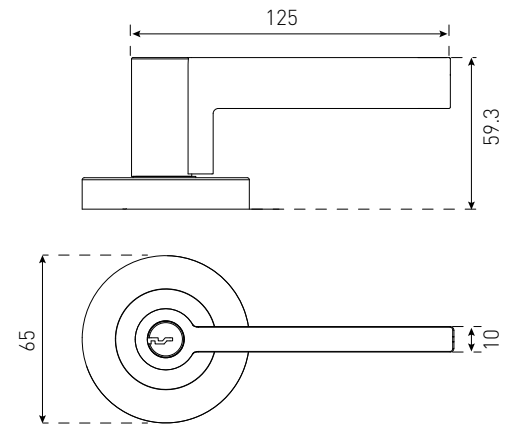

ORBA ENTRANCE 20900BLK

Satin Chrome
Chrome Plate
Black

SPECIFICATIONS

Size: 65mm

Rosette: Round

Material: Zinc

Also available: Privacy / Passage / Dummy

Fire rated: No

DDA compliant: No

PALMA ENTRANCE 22000SC