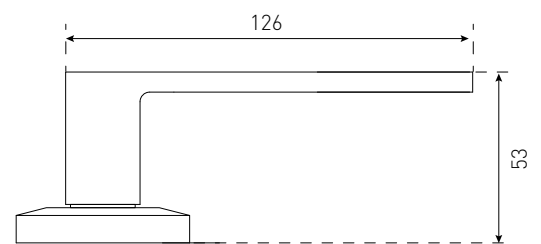

SPECIFICATIONS

Size:	53mm
Rosette:	Round
Material:	Zinc
Fire rated:	Yes
DDA compliant:	No