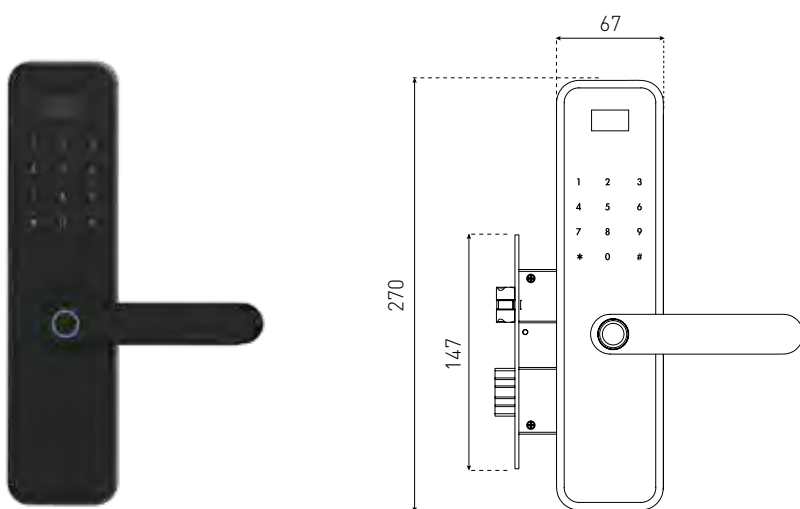

ELECTRONIC RANGE

RECTANGLE ELECTRONIC MORTICE ENTRY LOCK

59200BLK

Black

SPECIFICATIONS

Size: 270 x 67mm

Connectivity: Wi-Fi

Lock type: Mortice Lock