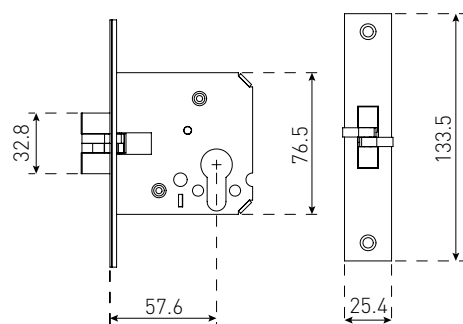

EURO CYLINDER SLIDING MORTICE 60MM

26120SSS
Satin Stainless Steel
Polished Stainless Steel