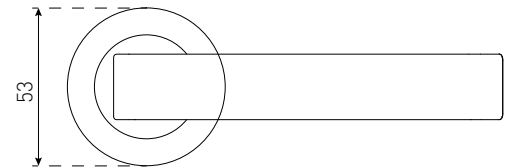

SPECIFICATIONS

Size:	53mm
Rosette:	Round
Material:	Zinc
Fire rated:	Yes
DDA compliant:	Yes

ZALLA

ZALLA ENTRANCE 22100BLK
Satin Chrome
Chrome Plate
Black
Brushed Brass

ZALLA PRIVACY 22102BLK
Satin Chrome
Chrome Plate
Black
Brushed Brass