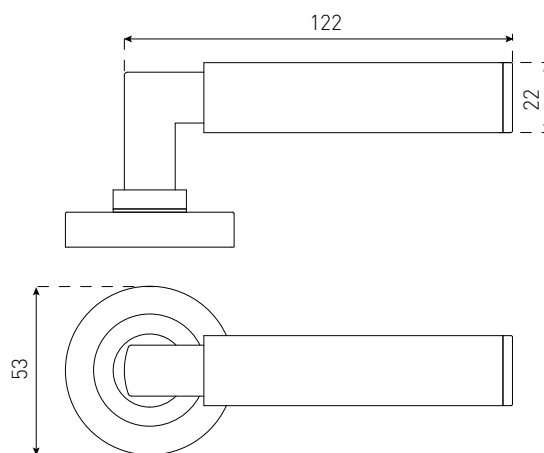

SPECIFICATIONS

Size:	53mm
Rosette:	Round
Material:	Zinc
Fire rated:	Yes
DDA compliant:	No