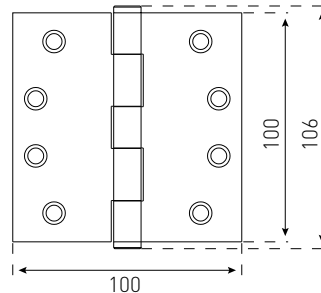

TIMBER DOOR
100X70MM 49172SSS

Satin Stainless Steel

STEEL FIXED PIN FLAT TIP

100X75MM 45322SC

Satin Chrome
Chrome Plate
Black
White
Brushed Brass

100X100MM 45312SC

Satin Chrome
Chrome Plate
Black

STEEL LOOSE PIN FLAT TIP