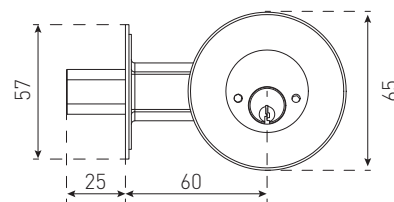

**65MM ROUND
FLAT DOUBLE CYLINDER DEADBOLT**

21811WH

Satin Chrome
Chrome Plate
Black
White
Brushed Nickel
Brushed Brass