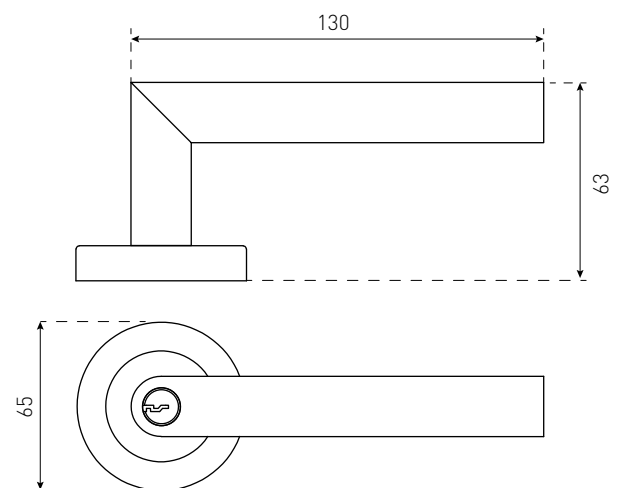

SPECIFICATIONS

Size: 65mm

Rosette: Round

Material: 316 Stainless Steel

Also available: Privacy / Passage / Dummy

Fire rated: No

DDA compliant: No